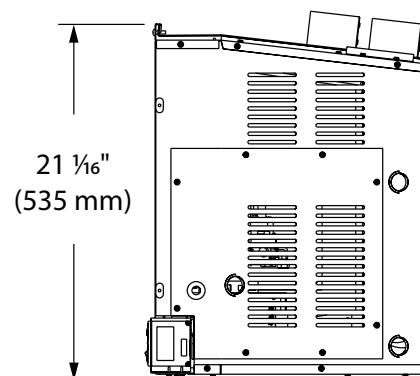

A Brand of Monessen Hearth Systems Co.
149 Cleveland Drive, Paris, Kentucky 40361
www.monessenhearth.com

See back for more technical information.