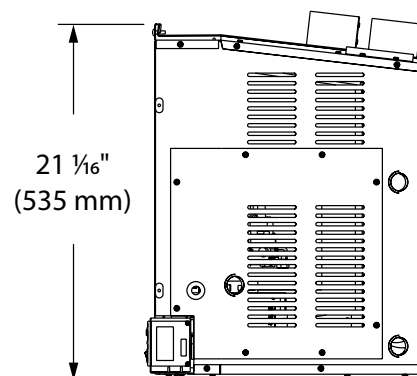

A Brand of Monessen Hearth Systems Co.
149 Cleveland Drive, Paris, Kentucky 40361
www.monessenhearth.com

See back for more technical information.