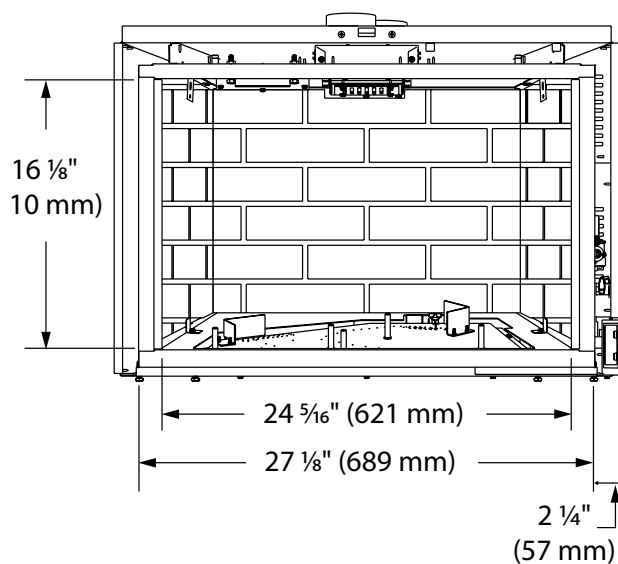

A Brand of Monessen Hearth Systems Co.
149 Cleveland Drive, Paris, Kentucky 40361
www.monessenhearth.com

See back for more technical information.