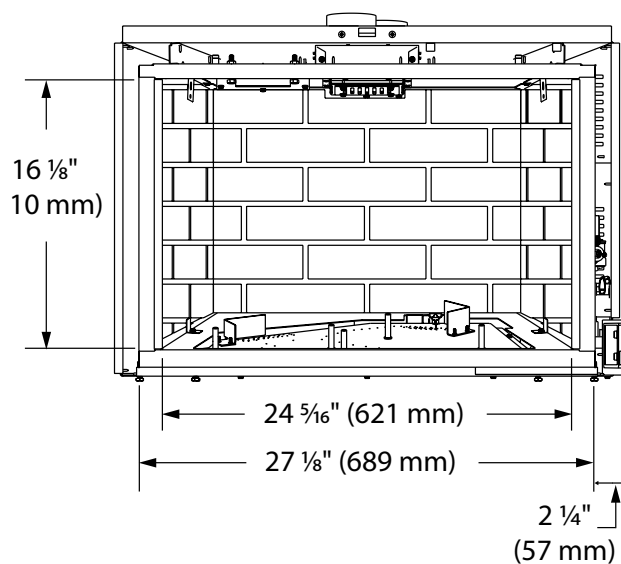

A Brand of Monessen Hearth Systems Co.
149 Cleveland Drive, Paris, Kentucky 40361
www.monessenhearth.com

See back for more technical information.