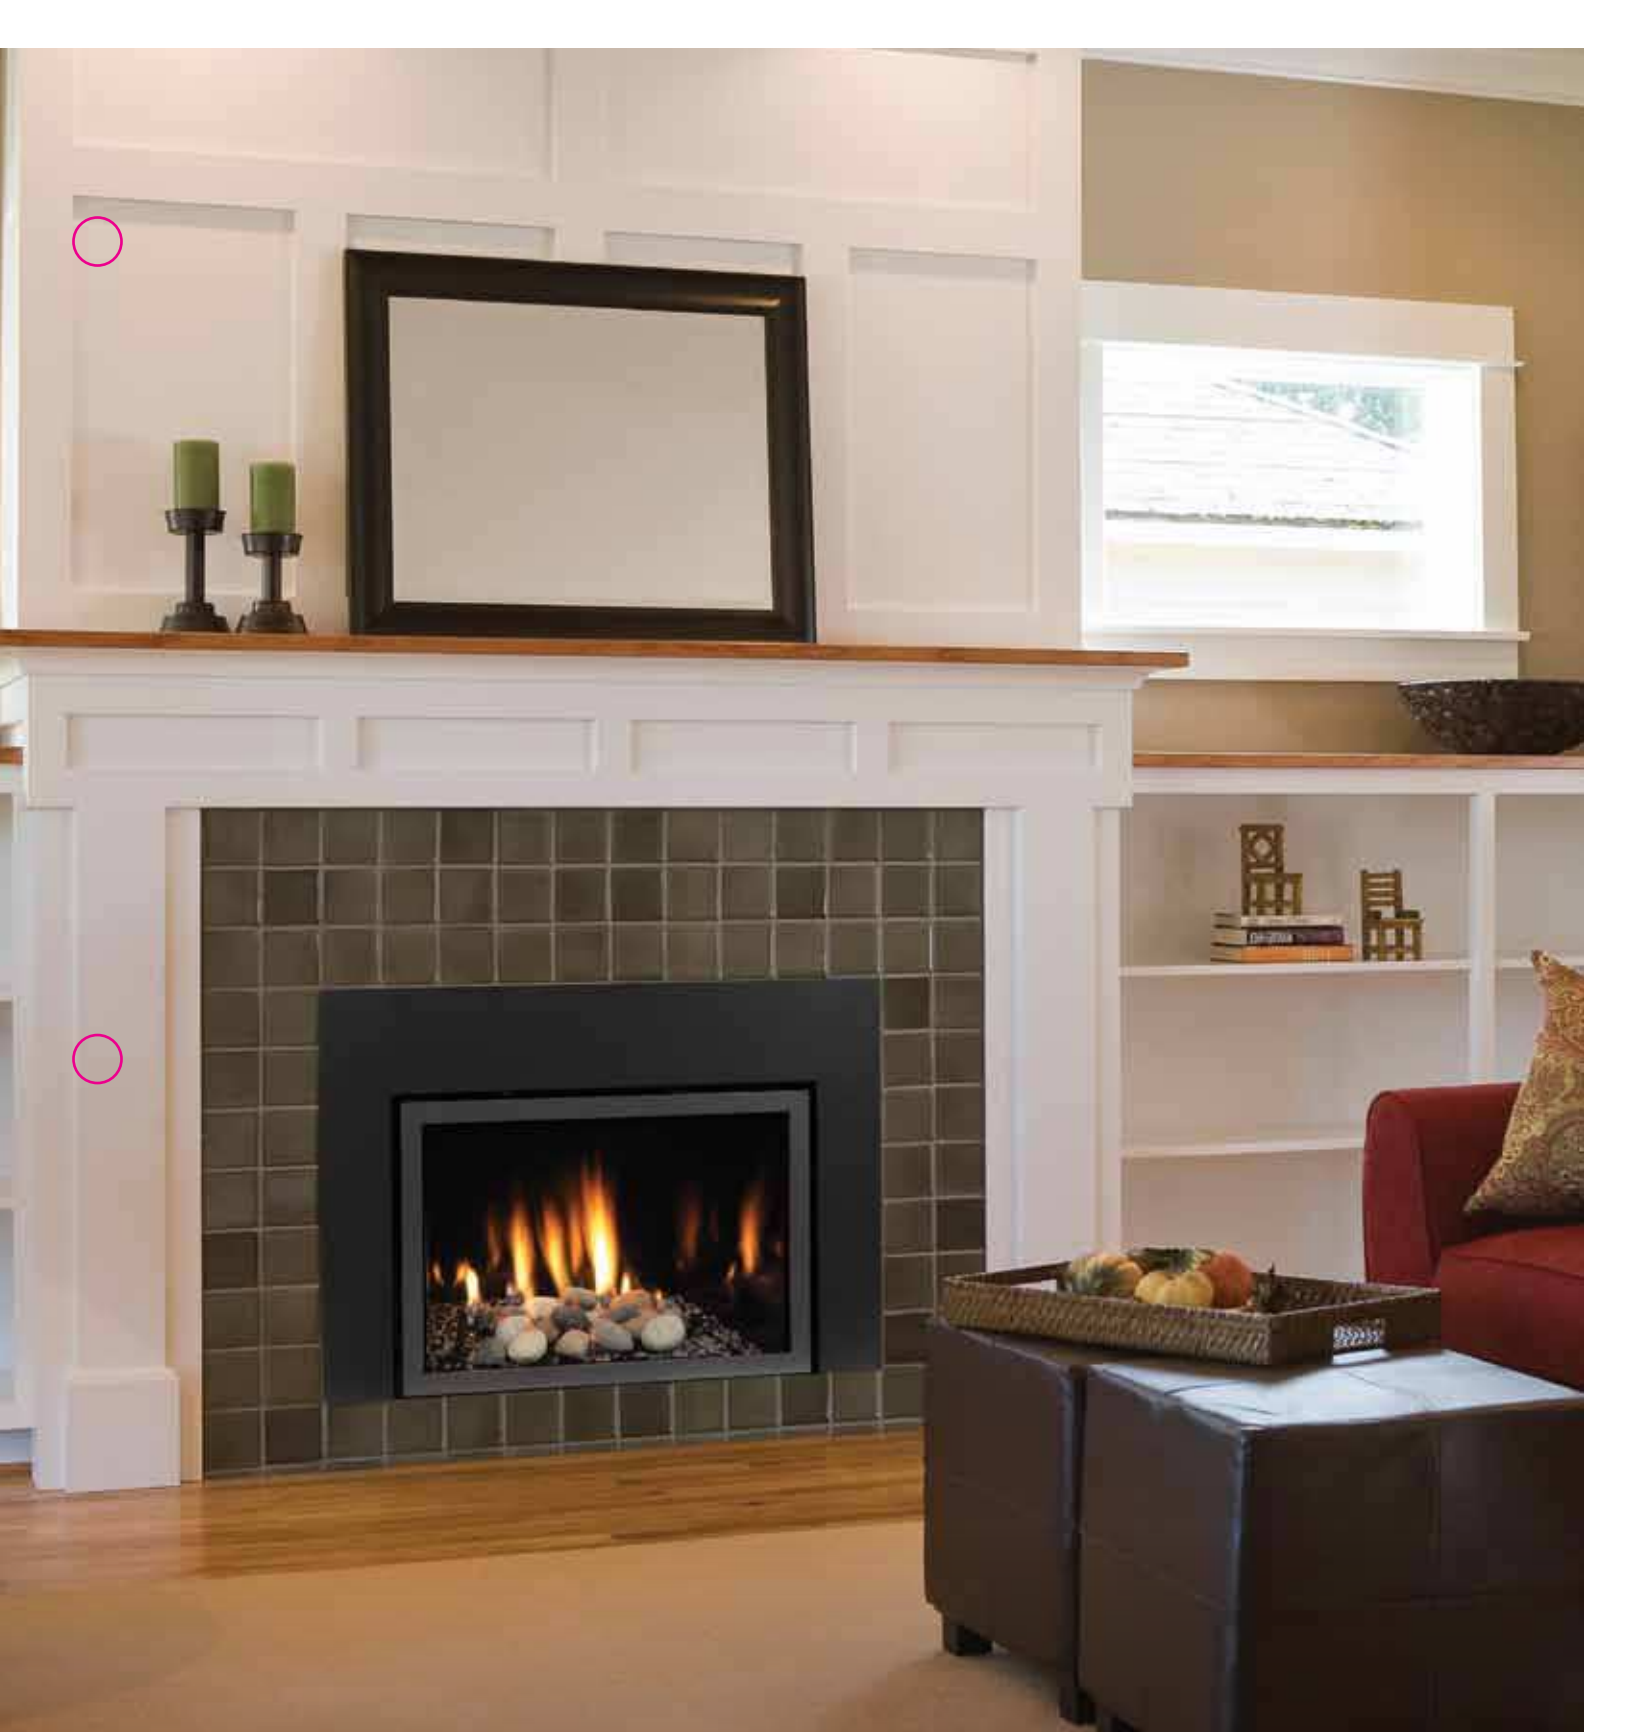

# EASY ELEGANCE

Harmony with Glass Trim in Vintage Iron with Black Porcelain Panels and Contemporary Stone and Glass Kit.

Also available in Textured Mocha

Rectangular Contemporary Doors in Textured Mocha