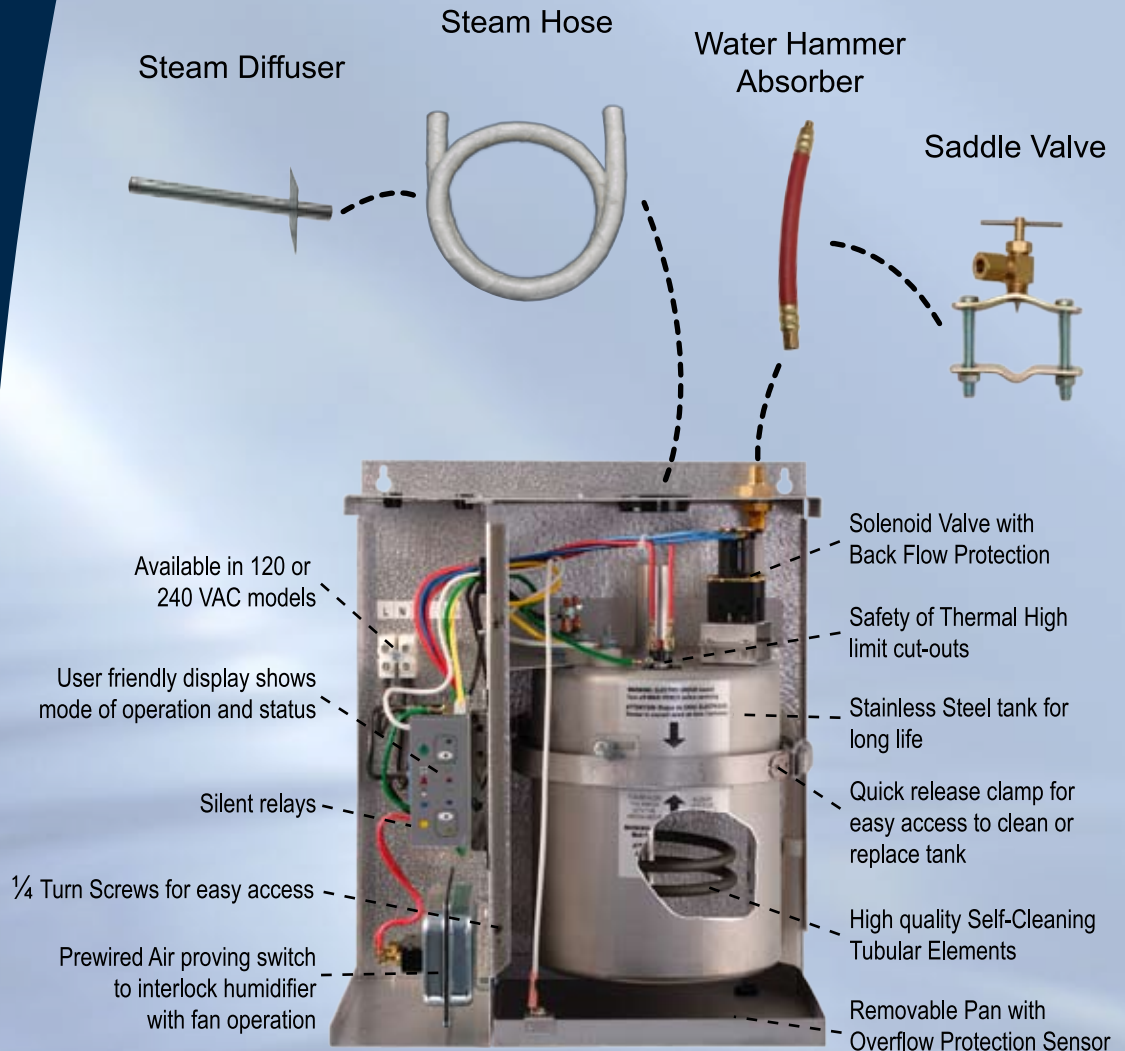

# ACU ≈ STEAM HUMIDIFIER

**Easiest Steam Humidifier  
to maintain available**

**Self Cleaning**

**Quick Release Tank**

**Electronic Humidistat  
with Outdoor Reset**

**User Friendly LED Display**

# THERMOLEC Steam Humidifier

Acu-Steam Humidifiers are another quality product by Thermolec, an industry leader in comfort heating products. Its compact size and standard features make it the easiest to install, operate and maintain. Available capacities from 4.8-12.8 lb/hr (2.2-5.9 kg/hr) in On/Off operation or optional modulating controls. With self-cleaning elements enclosed in a quick release stainless steel tank that has no electrical or plumbing connections to simplify cleaning, there is no need to buy costly replacement tanks or liners. The Acu-Steam stays clean with a siphon drain which eliminates the chance of blocked solenoid valves or pumps and water is drained at safe temperature below 60 °C (140 °F). Thermolec's Acu-Steam is the most dependable and easiest to maintain steam humidifier available. 100% efficient and Environmentally friendly.

Wall (RH) or Duct (DH) mount  
Optional Electronic Humidistat and Outdoor Reset Sensor

Model	Capacity Lbs/Hr (Kg/Hr)	Suitable for	KW	Voltage/Phase
Acu-5, Acu-5-RH, Acu-5-DH	4.8 (2.2)	up to 2000 SQ FT	1.5	120/1
Acu-10, Acu-10-RH, Acu-10-DH	9.6 (4.4)	up to 4000 SQ FT	3.0	120/240/1
Acu-15, Acu-15-RH, Acu-15-DH	12.8 (5.9)	up to 5300 SQ FT	4.0	120/240/1