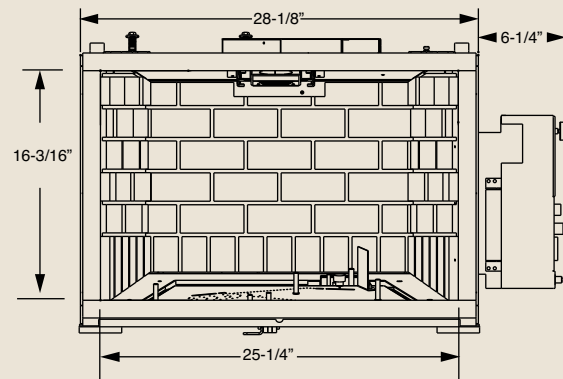

A Brand of Monessen Hearth Systems Co.
149 Cleveland Drive, Paris, Kentucky 40361

www.monessenhearth.com

To avoid personal injury or property damage, the product described by this brochure must be installed, operated and maintained in strict compliance with the instructions packaged with the product and all applicable building or fire codes. Contact local building or fire officials about restrictions and installation inspection requirements. All photographs and drawings on this brochure are for illustrative purposes only and are not intended for, nor should they be used as a substitute for the instructions packaged with the unit. Appearance and specifications of the product are subject to change without notice. © 2009 Monessen Hearth Systems Co.