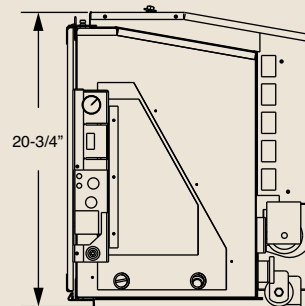

A Brand of Monessen Hearth Systems Co.
149 Cleveland Drive, Paris, Kentucky 40361

www.monessenhearth.com

To avoid personal injury or property damage, the product described by this brochure must be installed, operated and maintained in strict compliance with the instructions packaged with the product and all applicable building or fire codes. Contact local building or fire officials about restrictions and installation inspection requirements. All photographs and drawings on this brochure are for illustrative purposes only and are not intended for, nor should they be used as a substitute for the instructions packaged with the unit. Appearance and specifications of the product are subject to change without notice. © 2009 Monessen Hearth Systems Co.