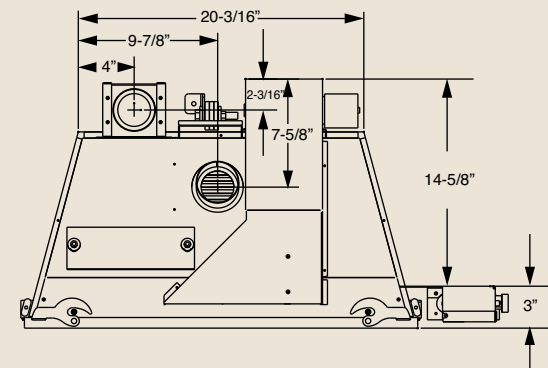

PRODUCT SPECIFICATIONS

ILDV30 REVEAL Direct Vent Insert System

GLASS VIEWING AREA

25-1/4"W x 16-3/16"H (409 Square Inches)

TECHNICAL INFORMATION

Max. Btu Input: 30,000 BTU/HR

EnerGuide Ratings Fireplace Efficiency: 71.9% NG/ 83.7% LP

Natural Flame™ burner with fiber ceramic log set

Cottage Clay firebrick

Thermostat blower (160 cfm) standard

3" intake, 3" exhaust

18" flex line with On/Off shut-off valve

Valve located on outside of firebox for easy access and maintenance