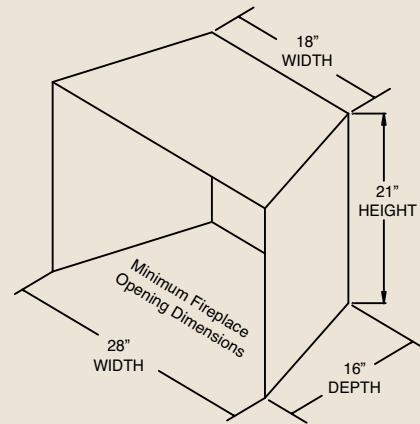

PRODUCT SPECIFICATIONS

ILDV30 REVEAL Direct Vent Insert System

GLASS VIEWING AREA

25-1/4"W x 16-3/16"H (409 Square Inches)

TECHNICAL INFORMATION

Max. Btu Input: 30,000 BTU/HR

EnerGuide Ratings Fireplace Efficiency: 71.9% NG/ 83.7% LP

Natural Flame™ burner with fiber ceramic log set

Cottage Clay firebrick

Thermostat blower (160 cfm) standard

3" intake, 3" exhaust

18" flex line with On/Off shut-off valve

Valve located on outside of firebox for easy access and maintenance