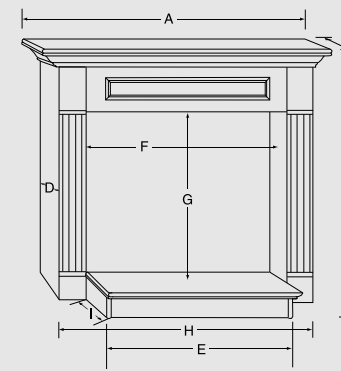

BELMONT			MANCHESTER		ARLINGTON		
33"	36"	42"	42"	47"	36" DESIGNER		
BLDV300	BLDV400	BLDV500	MDV500	MDV600	STLDV, PFLDV, CLLDV, CRLDV		
Stylish finishing options from traditional to contemporary			Wide viewing area, increased warmth and multiple finishing options		3 different configurations for versatile style and installation options		
Signature Command™			Signature Command™		Signature Command™		
850	1,060	1,200	1,500	1,600	1,780		
Front, Clean Face			Front		See-Thru, Corner, Peninsula		
600	754	858	764	903	See Thru: 1,762	Peninsula: 2,000	Corner: 2,771
22,000	26,000	28,000	30,000	32,000	37,000		
Up to 80%			Up to 80%		Up to 80%		
Natural Flame			Natural Flame		—		
—	Up to 71%	Up to 68.1%	Up to 64%	—	67.01% NG 68.28% LP		
60.2% NG 64.2% LP	68.1% NG 62.8% LP	64.1% NG 67.9% LP	Up to 82%	Up to 78%	69.7% NG 79.4% LP		
34 1/2" W 37 3/4" H 15 5/8" D	37 1/8" W 40 5/8" H 17 3/8" D	41 1/8" W 41 3/4" H 17 3/8" D	41" W 46 5/16" H 22 5/16" D	47" W 46 5/16" H 22 5/16" D	See Thru: 44" W 40 5/16" H 23 3/4" D	Peninsula: 44" W 40 5/16" H 23 3/4" D	Corner: 44" W 40 5/16" H 23 3/4" D
34 7/8" W 38 7/8" H 15 7/8" D	37 7/16" W 41 3/4" H 17 1/8" D	41 7/16" W 41 3/4" H 17 1/8" D	42 1/16" W 46 1/2" H 20 3/8" D	48 1/16" W 46 1/2" H 20 3/8" D	See Thru: 50 1/16" W 48 3/16" H 23" D	Peninsula: 46 5/8" W 48 3/16" H 23" D	Corner: 46 5/8" W 48 3/16" H 23" D
Optional			Optional		Optional		
Optional			Optional		Optional		
Available			Available		Available		

Standard Wall Cabinet Mantel
BDV400 & BDV500