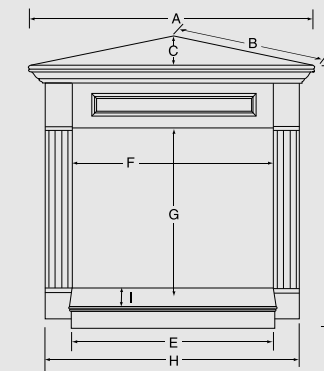

Standard Corner Cabinet Mantel
BDV400 & BDV500