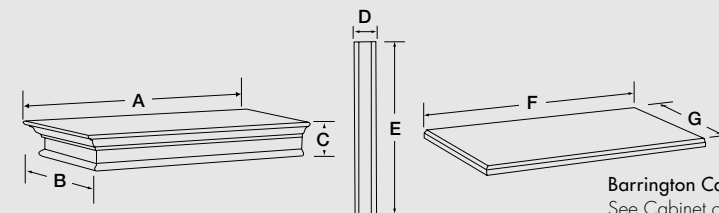

Barrington Cabinet Option (BPWC500) for Pearl Peninsula (PFLDV)
See Cabinet on page 13.