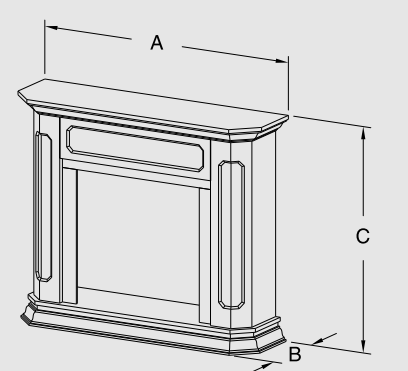

Barrington Cabinet
BDV300, CDV33, CDV36, CDV42