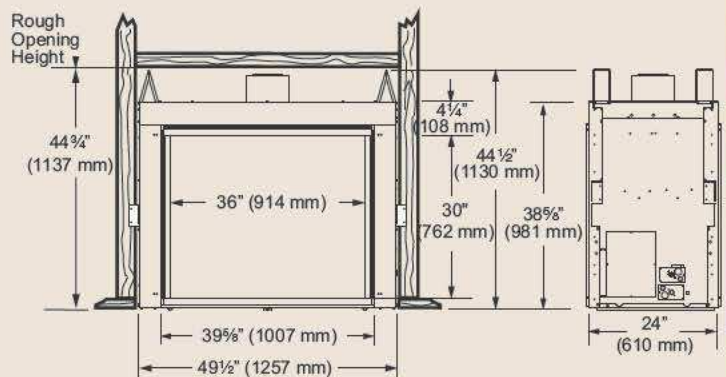

A Brand of Monessen Hearth Systems Co.
149 Cleveland Drive, Paris, Kentucky 40361

www.monessenhearth.com

To avoid personal injury or property damage, the product described by this brochure must be installed, operated and maintained in strict compliance with the instructions packaged with the product and all applicable building or fire codes. Contact local building or fire officials about restrictions and installation inspection requirements. All photographs and drawings on this brochure are for illustrative purposes only and are not intended for, nor should they be used as a substitute for the instructions packaged with the unit. Appearance and specifications of the product are subject to change without notice. © 2010 Monessen Hearth Systems Co.