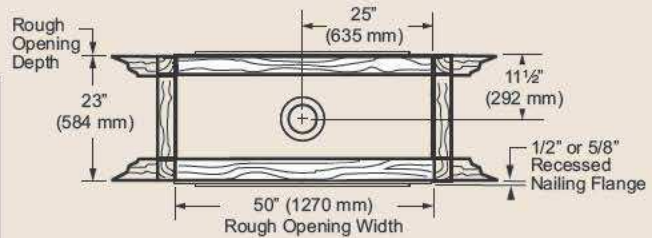

A Brand of Monessen Hearth Systems Co.
149 Cleveland Drive, Paris, Kentucky 40361

www.monessenhearth.com

To avoid personal injury or property damage, the product described by this brochure must be installed, operated and maintained in strict compliance with the instructions packaged with the product and all applicable building or fire codes. Contact local building or fire officials about restrictions and installation inspection requirements. All photographs and drawings on this brochure are for illustrative purposes only and are not intended for, nor should they be used as a substitute for the instructions packaged with the unit. Appearance and specifications of the product are subject to change without notice. © 2010 Monessen Hearth Systems Co.