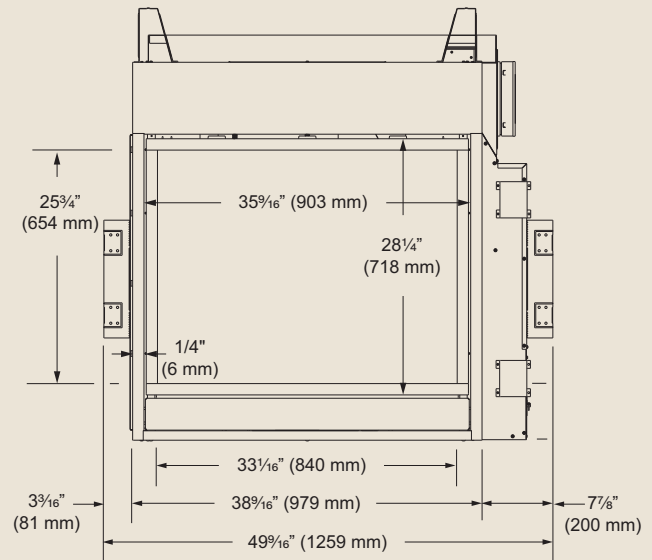

FP2851

Framing dimensions in illustrations accommodate 1/2" finishing material.

A Brand of Monessen Hearth Systems Co.
149 Cleveland Drive, Paris, Kentucky 40361

www.monessenhearth.com

To avoid personal injury or property damage, the product described by this brochure must be installed, operated and maintained in strict compliance with the instructions packaged with the product and all applicable building or fire codes. Contact local building or fire officials about restrictions and installation inspection requirements. All photographs and drawings on this brochure are for illustrative purposes only and are not intended for, nor should they be used as a substitute for the instructions packaged with the unit. Appearance and specifications of the product are subject to change without notice. © 2010 Monessen Hearth Systems Co. 09/10 ver. 1