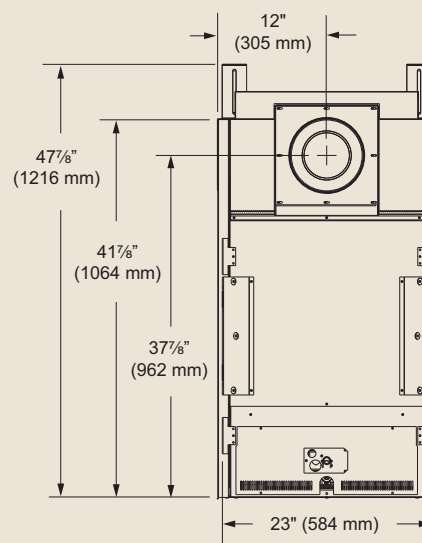

FP2851

Framing dimensions in illustrations accommodate 1/2" finishing material.

A Brand of Monessen Hearth Systems Co.
149 Cleveland Drive, Paris, Kentucky 40361

www.monessenhearth.com

To avoid personal injury or property damage, the product described by this brochure must be installed, operated and maintained in strict compliance with the instructions packaged with the product and all applicable building or fire codes. Contact local building or fire officials about restrictions and installation inspection requirements. All photographs and drawings on this brochure are for illustrative purposes only and are not intended for, nor should they be used as a substitute for the instructions packaged with the unit. Appearance and specifications of the product are subject to change without notice. © 2010 Monessen Hearth Systems Co. 09/10 ver. 1