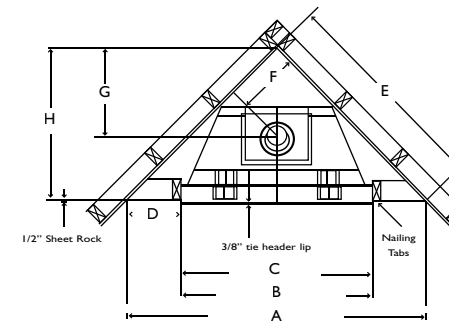

Top Flue Model	Height		Front Width		Depth	
	Actual	Framing	Actual	Framing	Actual	Framing
LOUVERS						
MQZDV3318	30¹/₂"	31"	32¹/₂"	33¹/₈"	15³/₄"	15¹/₄"
MQZDV3622	33³/₄"	34"	36"	36³/₈"	15³/₄"	15¹/₄"
CLEAN VIEW CIRCULATING KIT (CVCK)						
MQZDV3318	30³/₈"	30³/₈"	28³/₈"	33⁹/₁₆"	18³/₁₆"	18¹/₁₆"
MQZDV3622	33¹/₄"	33¹/₄"	32⁷/₈"	38¹/₁₆"	18³/₁₆"	18¹/₁₆"

Top Flue Model	Width	Height
VIEWING AREA		
MQZDV3318	25¹/₂"	14⁵/₈"
MQZDV3622	29³/₄"	14³/₁₆"

Model	MQZDV3318N	MQZDV3318LP	MQZDV3622N	MQZDV3622LP
Fuel	natural	propane	natural	propane
Input Max.	19,000 BTU	18,000 BTU	21,000 BTU	21,000 BTU
Input Min.	12,100 BTU	11,900 BTU	14,200 BTU	16,200 BTU
Output Max.	14,250 BTU	13,500 BTU	15,750 BTU	15,750 BTU
Efficiency	75%	75%	75%	75%
FE (P.4.1-02)	53.4%	51.4%	63.9%	60.2%

MQSW Wall Mount Surround Dimensions (inches)

	MQ33SWF	MD36SWF
A	35⁵/₁₆"	37⁵/₃₂"
B	45¹³/₁₆"	50⁵/₁₆"
C	28³/₈"	32¹⁵/₁₆"
D	17¹³/₁₆"	19⁵/₈"
E	8³/₄"	8³/₄"
F	8³/₄"	8³/₄"
G	8³/₄"	8³/₄"
H	1"	1"
I	1³/₁₆"	1³/₁₆"

STANDARD FEATURES

- > Hi/low Millivolt valve system, will operate during power failures
- > Mobile Home, Bedroom and Bed Sitting Room approved

OPTIONAL FEATURES

- Designer Clean View Circulating Kit – No Louvers Required, Optional Pull Screens
- Decorative Black Panels or Grills – Grills available in Black, Antique Brass, Polish Brass, Chrome and Classic Series Black with Antique, Chrome or Polish Brass accents
- Arch Doors – Black, Antique, Polish Brass and Chrome.
- Designer Black Arch Door – Deluxe, Top Half, Double Arch and Double Door
- Surrounds Wide (Louvered Units) - Polish Brass, Antique or Chrome
  Coverage – MQZVD3318 – 31³/₁₆" h x 36⁵/₈" w
  MQZDV3622 – 34¹/₄" h x 45¹/₈" w
- Surrounds Slim Line (Louvered Units) - Polish Brass, Antique Brass, Chrome or Gun Metal Black
  Coverage – MQZVD3318 – 30⁷/₈" h x 33⁷/₈" w
  MQZDV3622 – 34¹/₄" h x 37¹/₂" w
- Fan Kit – Heat activated with variable speed control
- Thermostat – Wall Mount Millivolt Thermostat or Programmable Thermostat
- Remote Control – On/Off, Thermostat On/Off, Hi/Lo On/Off
- Child Safety Screen
- Porcelain Reflective Liner or Metal Brick Liner
- Wall Surrounds – Choice of Black and Pewter
- Wall Surrounds Accents
  - > Keystone – Brushed Chrome
  - > Designer Band Accent – 4 x Black (sml), 2 x Chrome (lrg)
  - > Designer Corner Accents – 4 x Black

SOLARA

EVOLUTIONARY STYLE. REVOLUTIONARY FLEXIBILITY.

2340 Logan Avenue
Winnipeg, Manitoba, Canada R2R 2V3
Phone: 204.632.1962 Fax: 204.632.1960
www.marquisfireplaces.net