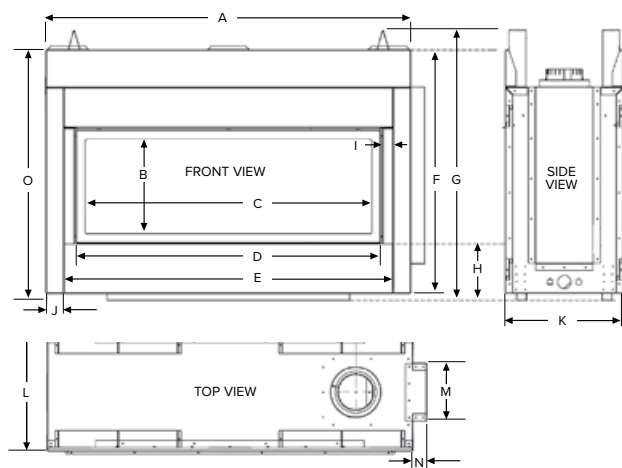

* with adapter

WALL SURROUND TRIM KIT

MQRB4436 MQRB5143 MQRB6961

A	49 ⁷ / ₈ "	56 ⁷ / ₈ "	74 ⁷ / ₈ "
B	3 ⁷ / ₈ "	3 ⁷ / ₈ "	3 ⁷ / ₈ "
C	4 ³ / ₈ "	4 ³ / ₈ "	4 ³ / ₈ "
D	23 ³ / ₄ "	23 ³ / ₄ "	23 ³ / ₄ "
E	1"	1"	1"
F	2 ³ / ₈ "	2 ³ / ₈ "	2 ³ / ₈ "

PRODUCT DIMENSIONS

MQRB4436 MQRB5143 MQRB6961

A	44 ¹ / ₈ "	51 ¹ / ₈ "	69 ¹ / ₈ "
B	13 ¹ / ₄ "	13 ¹ / ₄ "	13 ¹ / ₄ "
C	33 ¹ / ₈ "	40 ¹ / ₈ "	58 ¹ / ₈ "
D	36 ¹ / ₄ "	43 ¹ / ₄ "	61 ¹ / ₄ "
E	39"	46"	64 ¹ / ₈ "
F	34"	34"	38"
G	37 ³ / ₈ "	37 ³ / ₈ "	45 ³ / ₈ "
H	7 ⁷ / ₈ "	7 ⁷ / ₈ "	7 ⁷ / ₈ "
I	1 ¹ / ₂ "	1 ¹ / ₂ "	1 ¹ / ₂ "
J	2 ¹ / ₂ "	2 ¹ / ₂ "	2 ¹ / ₂ "
K	16 ¹ / ₂ "	16 ¹ / ₂ "	20 ¹ / ₂ "
L	16 ¹ / ₂ "	16 ¹ / ₂ "	20 ¹ / ₂ "
M	8 ⁷ / ₈ "	8 ⁷ / ₈ "	12 ¹ / ₈ "
N	2"	2"	2 ⁷ / ₈ "
O	35"	35"	39"