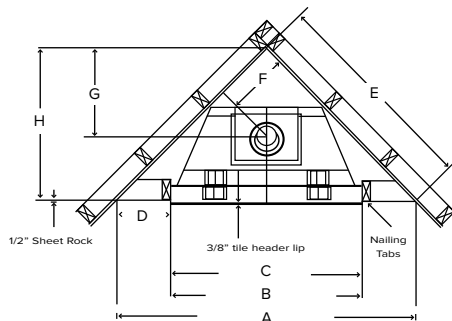

VIEWING AREA

HB36	HB42	HB47
29³/₄"	33³/₈"	39¹/₂"
18⁵/₈"	20³/₈"	26³/₈"