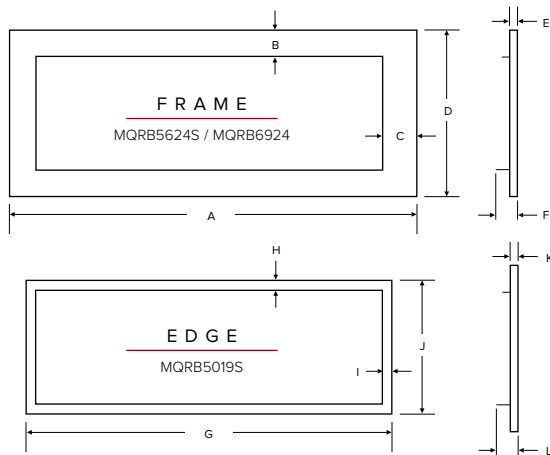

Model	MQRB4436NE MQRB4436N	MQRB4436LPE MQRB4436LP	MQRB5143NE MQRB5143N	MQRB5143LPE MQRB5143LP	MQRB6961NE MQRB6961N	MQRB6961LPE MQRB6961LP
Fuel	Natural Gas	Liquid Propane	Natural Gas	Liquid Propane	Natural Gas	Liquid Propane
Input (Max)	33,000	33,000	40,000	40,000	62,000	62,000
Input (Min)	22,000	26,000	28,000	31,000	43,000	48,500
Glass Window	Ceramic	Ceramic	Ceramic	Ceramic	Ceramic	Ceramic
Electronic Ignition	Yes	Yes	Yes	Yes	Yes	Yes
Millivolt	Yes	Yes	Yes	Yes	Yes	Yes
Glass Size	35" W x 15 1/4" H		42" W x 15 1/4" H		60" W x 15 1/4" H	
Venting	5/7" Kingsman Flex Vent		5/7" Kingsman Flex / 5/8" Hard Pipe*		7/10" Kingsman Flex Vent	
FE (P.4.1-02)	60.9% / 59.1%	60.9% / 59.1%	65.6% / 64%	65.6% / 64%	51.1% / 51.8%	51.1% / 51.8%

* with adapter

WALL SURROUND TRIM KIT

MQRB4436 MQRB5143 MQRB6961

A	49⁷/₈"	56⁷/₈"	74⁷/₈"
B	3⁷/₈"	3⁷/₈"	3⁷/₈"
C	4³/₈"	4³/₈"	4³/₈"
D	23³/₄"	23³/₄"	23³/₄"
E	1"	1"	1"
F	2³/₈"	2³/₈"	2³/₈"

MQRB4436 MQRB5143 MQRB6961

G	44¹/₈"	51¹/₈"	69¹/₈"
H	1¹/₂"	1¹/₂"	1¹/₂"
I	1¹/₂"	1¹/₂"	1¹/₂"
J	19¹/₈"	19¹/₈"	19¹/₈"
K	1"	1"	1"
L	2³/₈"	2³/₈"	2³/₈"