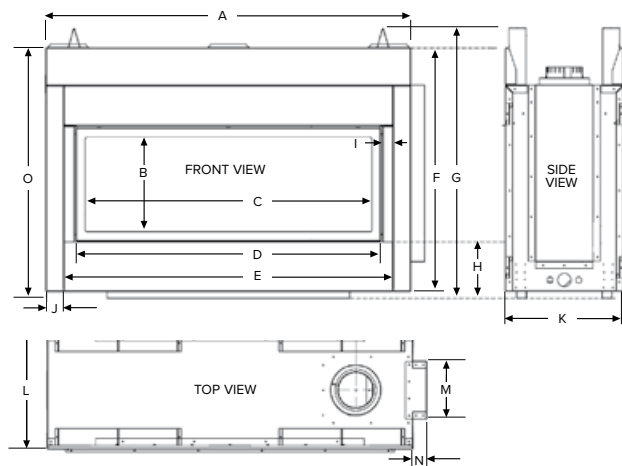

* with adapter

WALL SURROUND TRIM KIT

MQRB4436 MQRB5143 MQRB6961

A	49 ⁷ / ₈ "	56 ⁷ / ₈ "	74 ⁷ / ₈ "
B	3 ⁷ / ₈ "	3 ⁷ / ₈ "	3 ⁷ / ₈ "
C	4 ³ / ₈ "	4 ³ / ₈ "	4 ³ / ₈ "
D	23 ³ / ₄ "	23 ³ / ₄ "	23 ³ / ₄ "
E	1"	1"	1"
F	2 ³ / ₈ "	2 ³ / ₈ "	2 ³ / ₈ "

PRODUCT DIMENSIONS

MQRB4436 MQRB5143 MQRB6961

A	44 ¹ / ₈ "	51 ¹ / ₈ "	69 ¹ / ₈ "
B	13 ¹ / ₄ "	13 ¹ / ₄ "	13 ¹ / ₄ "
C	33 ¹ / ₈ "	40 ¹ / ₈ "	58 ¹ / ₈ "
D	36 ¹ / ₄ "	43 ¹ / ₄ "	61 ¹ / ₄ "
E	39"	46"	64 ¹ / ₈ "
F	34"	34"	38"
G	37 ³ / ₈ "	37 ³ / ₈ "	45 ³ / ₈ "
H	7 ⁷ / ₈ "	7 ⁷ / ₈ "	7 ⁷ / ₈ "
I	1 ¹ / ₂ "	1 ¹ / ₂ "	1 ¹ / ₂ "
J	2 ¹ / ₂ "	2 ¹ / ₂ "	2 ¹ / ₂ "
K	16 ¹ / ₂ "	16 ¹ / ₂ "	20 ¹ / ₂ "
L	16 ¹ / ₂ "	16 ¹ / ₂ "	20 ¹ / ₂ "
M	8 ⁷ / ₈ "	8 ⁷ / ₈ "	12 ¹ / ₈ "
N	2"	2"	2 ⁷ / ₈ "
O	35"	35"	39"