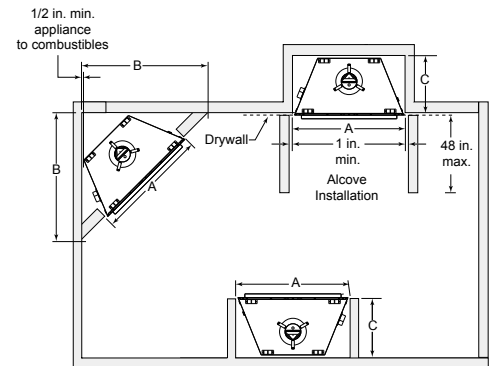

Reveal Dimensions

MODEL	A	B	C
RBV4236I	41 in.	36 in.	23-3/4 in.
RBV4842I	47 in.	42 in.	29-3/4 in.

Framing Dimensions

Clearances

MODEL	A ROUGH OPENING (WIDTH)	B ROUGH OPENING (HEIGHT)	C ROUGH OPENING (DEPTH)
RBV4236I	42 in.	39-3/4 in.	22 in.
RBV4842I	48 in.	39-3/4 in.	22 in.

MODEL	A	B	C
RBV4236I	42 in.	48 in.	22 in.
RBV4842I	48 in.	51-1/4 in.	22 in.

The rough framing dimensions shown represent the distance from stud to stud only and do not take into consideration the addition of drywall. Please refer to installation instructions for complete specifications and drawings when installing this product. Go to www.heatilator.com to download.