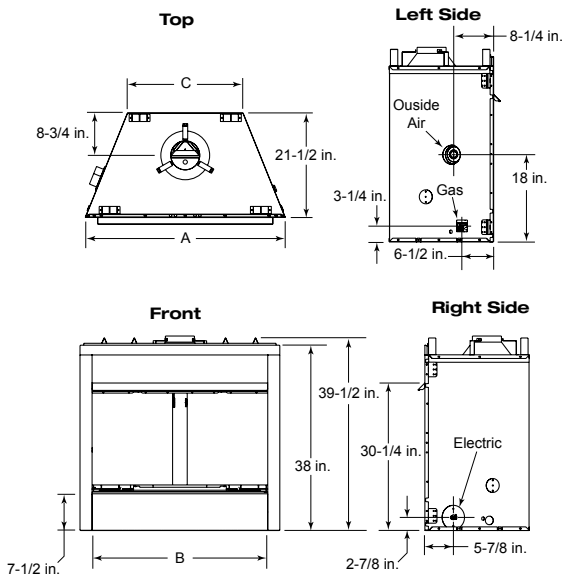

Glass door-- non-operable

Glass door - operable

Additional Options Not Pictured

- Remote Controls & Wall Switches
- Thermal Damper
- LP Gas Conversion Kit
- Mantels and Surrounds

Venting

- B-Vent: 6" B-vent pipe

Reveal Dimensions

MODEL	A	B	C
RBV4236I	41 in.	36 in.	23-3/4 in.
RBV4842I	47 in.	42 in.	29-3/4 in.

Framing Dimensions

Clearances

MODEL	A ROUGH OPENING (WIDTH)	B ROUGH OPENING (HEIGHT)	C ROUGH OPENING (DEPTH)
RBV4236I	42 in.	39-3/4 in.	22 in.
RBV4842I	48 in.	39-3/4 in.	22 in.

MODEL	A	B	C
RBV4236I	42 in.	48 in.	22 in.
RBV4842I	48 in.	51-1/4 in.	22 in.

The rough framing dimensions shown represent the distance from stud to stud only and do not take into consideration the addition of drywall. Please refer to installation instructions for complete specifications and drawings when installing this product. Go to www.heatilator.com to download.