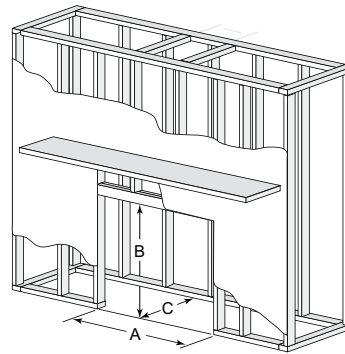

Glass door-- non-operable

Glass door - operable

Additional Options Not Pictured

- Remote Controls & Wall Switches
- Thermal Damper
- LP Gas Conversion Kit
- Mantels and Surrounds

Venting

- B-Vent: 6" B-vent pipe

Reveal Dimensions

MODEL	A	B	C
RBV4236I	41 in.	36 in.	23-3/4 in.
RBV4842I	47 in.	42 in.	29-3/4 in.

Framing Dimensions

Clearances

MODEL	A ROUGH OPENING (WIDTH)	B ROUGH OPENING (HEIGHT)	C ROUGH OPENING (DEPTH)
RBV4236I	42 in.	39-3/4 in.	22 in.
RBV4842I	48 in.	39-3/4 in.	22 in.

MODEL	A	B	C
RBV4236I	42 in.	48 in.	22 in.
RBV4842I	48 in.	51-1/4 in.	22 in.

The rough framing dimensions shown represent the distance from stud to stud only and do not take into consideration the addition of drywall. Please refer to installation instructions for complete specifications and drawings when installing this product. Go to www.heatilator.com to download.