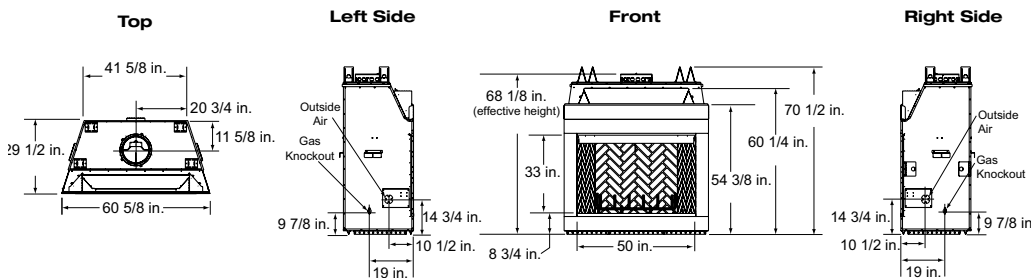

## I100 Dimensions

## Framing Dimensions

## I80 & I60 Dimensions

MODEL	A	B	C
I80	42"	50 1/2"	34 1/2"
I60	36"	44 1/2"	28"

MODEL	A	B	C
I100	61"	30"	61"
I80	51-1/2"	28-1/2"	49-3/4"
I60	45-1/2"	28"	49-3/4"