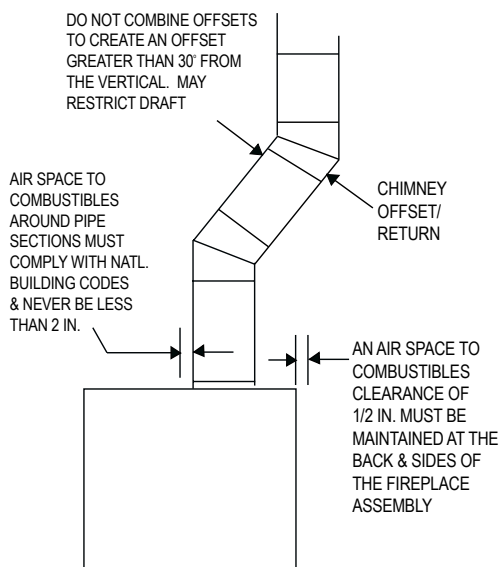

Please consult the manufacturer's installation manual for all details and requirements before making a final design layout decision.

Element-EL36

Woodburning Fireplace

MODEL	HEIGHT		FRONT WIDTH		BACK WIDTH		DEPTH		VIEWING AREA
	Actual	Framing	Actual	Framing	Actual	Framing	Actual	Framing	
EL36	39-1/2	40-1/4	41	42	23-3/4	42	21-3/8	21-1/2	36 x 21

Model #		A	B	C	D
EL36	in.	36	41	23-3/4	11-7/8
	mm	914	1041	603	302

GUIDELINES FOR THE CHIMNEY DESIGN & CONSTRUCTION

WARNING!! Fire Risk.
Consult installation manual for installation clearances and details.

- Minimum total straight height = 13 ft. (4m).
- Minimum height with an offset/return combination = 14.5 ft. (4.4m).
- Maximum height = 90 ft. (27.4m).
- Maximum chimney length between an offset and return = 20 ft. (6.1m).
- Maximum distance between chimney stabilizers = 35 ft. (10.6m).
- Double offset/return minimum height = 20 ft. (6.1m).
- Never draw combustion air from a wall, floor, or ceiling cavity or from any enclosed space such as a garage.
- Maximum number of offset and return pairs is two.
- To reduce the effects of negative pressure, installation of an outside air kit is highly recommended.