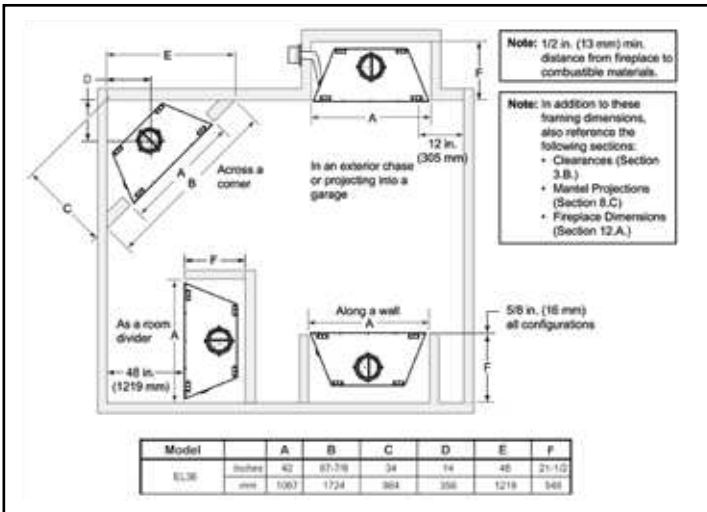

FIREPLACE LOCATIONS AND DIMENSIONS