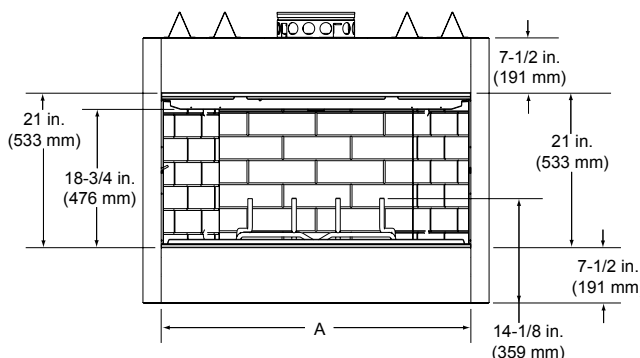

Please consult the manufacturer's installation manual for all details and requirements before making a final design layout decision.

Element-EL36

Woodburning Fireplace

MODEL	HEIGHT		FRONT WIDTH		BACK WIDTH		DEPTH		VIEWING AREA
	Actual	Framing	Actual	Framing	Actual	Framing	Actual	Framing	
EL36	39-1/2	40-1/4	41	42	23-3/4	42	21-3/8	21-1/2	36 x 21

Model #		A	B	C	D
EL36	in.	36	41	23-3/4	11-7/8
	mm	914	1041	603	302

GUIDELINES FOR THE CHIMNEY DESIGN & CONSTRUCTION

WARNING!! Fire Risk.
Consult installation manual for installation clearances and details.

- Minimum total straight height = 13 ft. (4m).
- Minimum height with an offset/return combination = 14.5 ft. (4.4m).
- Maximum height = 90 ft. (27.4m).
- Maximum chimney length between an offset and return = 20 ft. (6.1m).
- Maximum distance between chimney stabilizers = 35 ft. (10.6m).
- Double offset/return minimum height = 20 ft. (6.1m).
- Never draw combustion air from a wall, floor, or ceiling cavity or from any enclosed space such as a garage.
- Maximum number of offset and return pairs is two.
- To reduce the effects of negative pressure, installation of an outside air kit is highly recommended.