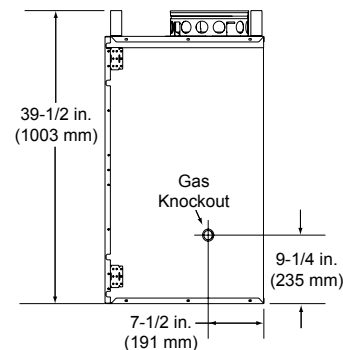

Please consult the manufacturer's installation manual for all details and requirements before making a final design layout decision.

Element-EL36

Woodburning Fireplace

MODEL	HEIGHT		FRONT WIDTH		BACK WIDTH		DEPTH		VIEWING AREA
	Actual	Framing	Actual	Framing	Actual	Framing	Actual	Framing	
EL36	39-1/2	40-1/4	41	42	23-3/4	42	21-3/8	21-1/2	36 x 21

Model #		A	B	C	D
EL36	in.	36	41	23-3/4	11-7/8
	mm	914	1041	603	302

GUIDELINES FOR THE CHIMNEY DESIGN & CONSTRUCTION

WARNING!! Fire Risk.
Consult installation manual for installation clearances and details.

- Minimum total straight height = 13 ft. (4m).
- Minimum height with an offset/return combination = 14.5 ft. (4.4m).
- Maximum height = 90 ft. (27.4m).
- Maximum chimney length between an offset and return = 20 ft. (6.1m).
- Maximum distance between chimney stabilizers = 35 ft. (10.6m).
- Double offset/return minimum height = 20 ft. (6.1m).
- Never draw combustion air from a wall, floor, or ceiling cavity or from any enclosed space such as a garage.
- Maximum number of offset and return pairs is two.
- To reduce the effects of negative pressure, installation of an outside air kit is highly recommended.