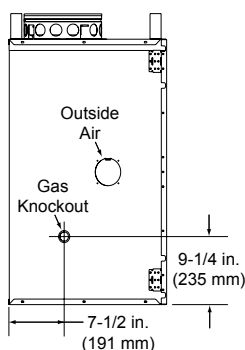

Please consult the manufacturer's installation manual for all details and requirements before making a final design layout decision.

Element-EL36

Woodburning Fireplace

MODEL	HEIGHT		FRONT WIDTH		BACK WIDTH		DEPTH		VIEWING AREA
	Actual	Framing	Actual	Framing	Actual	Framing	Actual	Framing	
EL36	39-1/2	40-1/4	41	42	23-3/4	42	21-3/8	21-1/2	36 x 21

Model #		A	B	C	D
EL36	in.	36	41	23-3/4	11-7/8
	mm	914	1041	603	302

GUIDELINES FOR THE CHIMNEY DESIGN & CONSTRUCTION

WARNING!! Fire Risk.
Consult installation manual for installation clearances and details.

- Minimum total straight height = 13 ft. (4m).
- Minimum height with an offset/return combination = 14.5 ft. (4.4m).
- Maximum height = 90 ft. (27.4m).
- Maximum chimney length between an offset and return = 20 ft. (6.1m).
- Maximum distance between chimney stabilizers = 35 ft. (10.6m).
- Double offset/return minimum height = 20 ft. (6.1m).
- Never draw combustion air from a wall, floor, or ceiling cavity or from any enclosed space such as a garage.
- Maximum number of offset and return pairs is two.
- To reduce the effects of negative pressure, installation of an outside air kit is highly recommended.