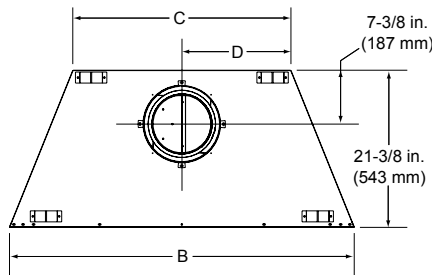

Please consult the manufacturer's installation manual for all details and requirements before making a final design layout decision.

Element-EL36

Woodburning Fireplace

MODEL	HEIGHT		FRONT WIDTH		BACK WIDTH		DEPTH		VIEWING AREA
	Actual	Framing	Actual	Framing	Actual	Framing	Actual	Framing	
EL36	39-1/2	40-1/4	41	42	23-3/4	42	21-3/8	21-1/2	36 x 21

Model #		A	B	C	D
EL36	in.	36	41	23-3/4	11-7/8
	mm	914	1041	603	302

GUIDELINES FOR THE CHIMNEY DESIGN & CONSTRUCTION

WARNING!! Fire Risk.
Consult installation manual for installation clearances and details.

- Minimum total straight height = 13 ft. (4m).
- Minimum height with an offset/return combination = 14.5 ft. (4.4m).
- Maximum height = 90 ft. (27.4m).
- Maximum chimney length between an offset and return = 20 ft. (6.1m).
- Maximum distance between chimney stabilizers = 35 ft. (10.6m).
- Double offset/return minimum height = 20 ft. (6.1m).
- Never draw combustion air from a wall, floor, or ceiling cavity or from any enclosed space such as a garage.
- Maximum number of offset and return pairs is two.
- To reduce the effects of negative pressure, installation of an outside air kit is highly recommended.