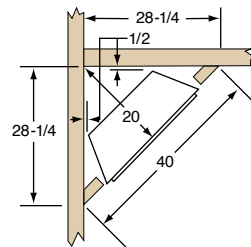

Corner Installation