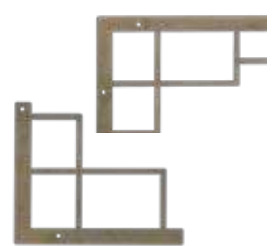

1. **Prairie Ridge**
   FSCOMP-PR-(BK, PT)

Finish Options

Availability differs according to front

Black (BK)

Pewter (PT)

Bronze (BZ)

Not Shown: DF-35GD-BK Glass Door

- Black enamel finish
- Tinted glass
- 4-pane with faux handles
- Non-operable