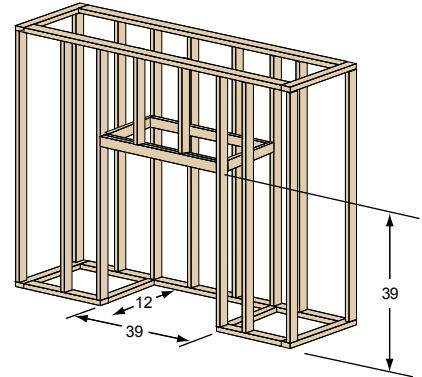

The Plug and Play simply slides in the wall alcove. There's no need to affix the unit to the wall. Just unbox, plug in and slide in.