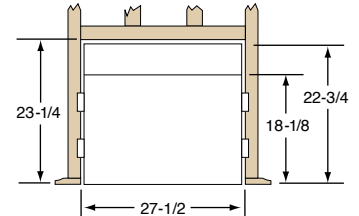

## Simplifyre 26 Built-in Fireplace and Electric Insert

**Simplifyre SFE-26 Base Unit**  
Install the base unit permanently, just as you would any other fireplace.

- Hardwire power kit
- 26-3/4"W x 18-1/8"H x 10"D
- Viewing area: 25-5/8"W x 18-1/8"H

### Additional Options:

- 6-foot power cord
- 4050-148**

**Simplifyre SFE-26 Wall Unit with Modern Front**  
Install the wall unit anywhere.

Corner Installation

Rough Opening Height

Rough Opening Depth and Width