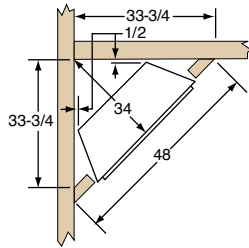

Corner Installation