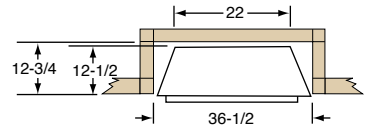

Rough Opening Depth and Width