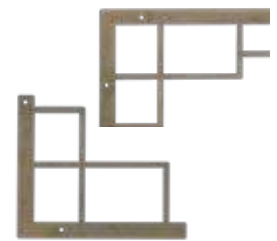

White Enamel
SFE-CDWH3530C

Prairie Ridge
FSCOMP-PR-(BK, PT)