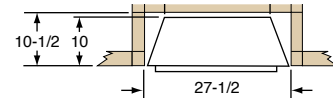

Rough Opening Depth and Width