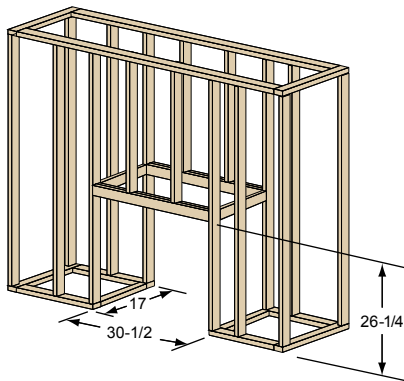

Enjoy your fireplace twice as much.

30" Simplifyre See-through Electric Fireplace

Simplifyre developed the first and only see-through fireplace to make the enjoyment of a fire twice as nice. It creates a dramatic room divider, on a full or half wall, and finishes with a custom surround that complements your décor. Then, add a television, custom bookcase, cabinet or open shelving above. Simplifyre lets your design vision come through.

1. First & only see-through electric fireplace
   - 17" wall depth and custom surround required
   - Mount at any height on the wall
   - Standard wireless On/Off control
   - Standard faux bi-fold glass doors on each side
   - Hardwire power kit
   - Base unit: 30-5/16"W x 26"H x 18"D
   - Patent pending
2. **SFE-ST**

Simplifyre See-through Builder Unit