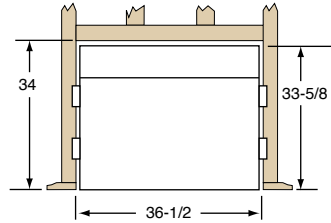

#### Simplifyre SFE-35 Base Unit

Install the base unit permanently, just as you would any other fireplace.

- 35"W x 33-5/8"H x 12-1/2"D
- Hardwire power kit
- Viewing area: 35"W x 30-1/2"H

Corner Installation