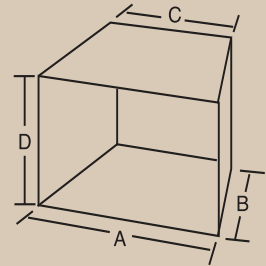

VDY Duzy Vented Gas Log Sets

Model	Log Size	Fuel Type	Manual Control Minimum Hearth Area				Millivolt Control Minimum Hearth Area				BTU/Hr	Radiant Heat Output
			A	B	C	D	A	B	C	D		
VDY24	24"	NG	26"	13-1/2"	17"	16"	26"	13-1/2"	18"	16"	50,000	15,000
VDY24	24"	LP	26"	13-1/2"	17"	16"	26"	13-1/2"	18"	16"	50,000	15,000
VDY30	30"	NG	32"	13-1/2"	23"	16"	32"	13-1/2"	24"	16"	65,000	17,000
VDY30	30"	LP	32"	13-1/2"	23"	16"	32"	13-1/2"	24"	16"	65,000	17,000