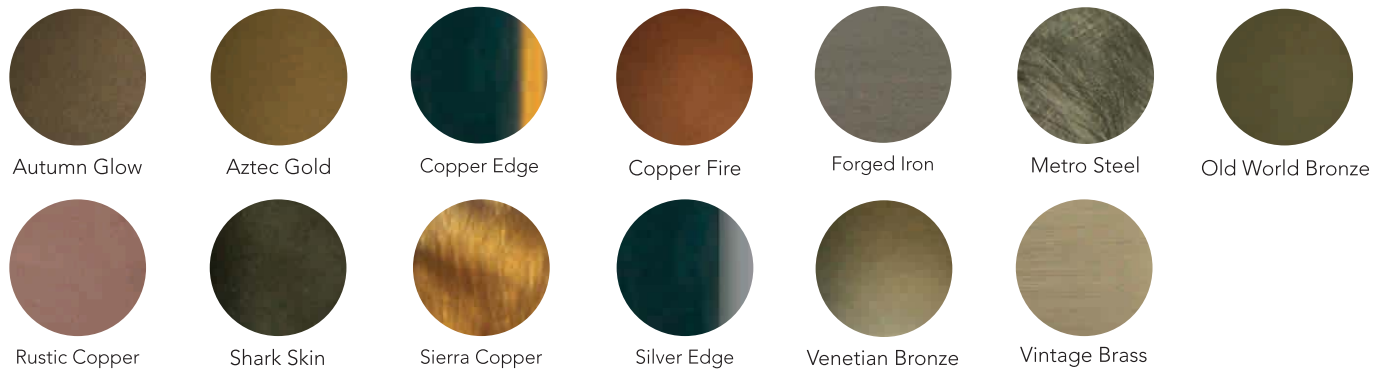

WM-1641 WM-2134 WM-50-BLK

NEW BUILT-IN-DEEP

2 flame sets • 12" Deep

Vibrant multi-colored state-of-the-art flame that is easily changed from blue to purple to golden yellow with just a click of the remote.

Decorative media and 6 pce log set included for BI-50-DEEP & BI-72-DEEP

BI-50-DEEP (with surround) BI-72-DEEP (without surround)

BUILT-IN ONLY - 12" DEEP

DESIGN SPECIALTIES POWDER COAT

STANDARD FINISHES

Proudly made in the USA, each Design Specialties door is hand crafted to the specifications of each order. Due to the nature of the anodizing, plating and powder coat processes, slight variations in colour may occur. In particular, finishes including, but not limited to, Forged Iron, Sierra Copper, Rustic Copper, Black Silver Edge and Black Copper Edge.

ARTISAN FINISHES

Variations in colour and shade are inherent in all printing processes, the actual colours may vary slightly from those shown in this brochure. Please visit your local dealer to view a sample.

Venetian Grey Natural Finish

Tuscan Cream Natural Finish

Moderno - Honed Finish Only

Venetian Grey Honed Finish

Tuscan Cream Honed Finish

Made in the USA, Amantii's artisan concrete surrounds are beautiful to look at, transforming any space and providing years of enjoyment. Part of the unique quality of concrete is that textures and irregularities are part of its charm. As such it is not uncommon to find slight surface irregularities and color variations from piece to piece. Each piece is cast by hand and the finest color pigments have been used for the optimal in color consistency.