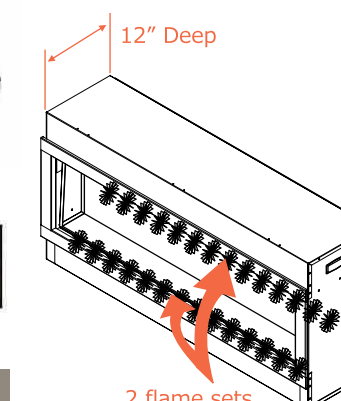

WALL MOUNT / BUILT-IN SERIES

LED Lighting • Heater & Fan

ADVANCED SERIES FEATURES

- Can be wall mounted or built-in • **NEW** LED ember lights in log set
- **NEW** 13 surround backlight colours on 4 sides • **NEW** Touch pad
- Hardwire ready • Heat vented from top • Digital display
- Programmable thermostat • 3 stage heater
- 4 stage front and 4 stage internal back lighting • Remote control for flame and heater • Separate remote control for surround back lighting
- Approx. heating area 400-500 sq. ft. • Plug on right side
- Three colours of fireglass media & log set included in the box

ENHANCED SERIES FEATURES

- Can be wall mounted or built-in • **NEW** LED ember lights in log set
- **NEW** Hardwire ready • Heat vented from bottom
- 13 surround back light colours on 3 sides • 3 stage heater
- 4 stage front and 4 stage internal back lighting
- Temperature maintenance control
- 1 Remote control for flame, heater & surround backlighting
- Approx. heating area 400-500 sq. ft.
- Plug on left side • Three colours of fireglass media & log set included

Note: BI-50-FLUSHMT-BLKGLS and WM-BI-2428-VLR do not have surround back light feature.

ADVANCED SERIES

ADVANCED SERIES DESIGNER STEEL SURROUNDS

NEW Now available in WM-BI-58-6421

ADVANCED SERIES

ENHANCED SERIES

DESIGNER SERIES:

DESIGN SPECIALTIES SURROUND OPTION

NEW Can be built-in flush or wall mounted

The WM-BI-2428-VLR can be built-in, wall mounted flat or across a corner. Accessories included are: real coal, 6 pce. log set & sable fire glass. **OPTIONAL** curved glass surround (not shown) is available for purchase

ZERO CLEARANCE & INSERTS

LED Lighting • Heater & Fan

NEW LED ember lights in log set • Hard wire ready