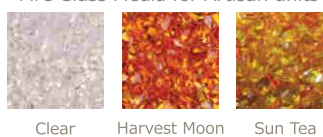

ARTISAN SERIES

LED No Heater • No Fan

- Artisan concrete surrounds
- Hand cast in the USA
- No heater • No Fan
- Can be wall mounted or built-in
- Featuring LED flame technology
- Surround can be nearly flush with wall
- 12 volt
- Remote control included
- Easy to reach manual controls
- Comes with three colours of fire glass media (shown)

Fire Glass Media for Artisan units

BLT-IN-5124-MODERNO BLT-IN-5124-MODERNO BLT-IN-5124-CLASSICO BLT-IN-5124-CLASSICO

WALL MOUNT SERIES

Incandescent • Heater & Fan

- Incandescent Light
- Heater with Fan
- Easy to install 2 step-process
- Flame operates with or without heat
- Remote control for flame and heater included
- On demand heat - great for zone heating
- 120 Volt - 1500 Watt / 5000 btu heater
- Approximate heating area 400-500 sq. ft.
- Low operating cost with 100 % high efficiency
- Plug on right side