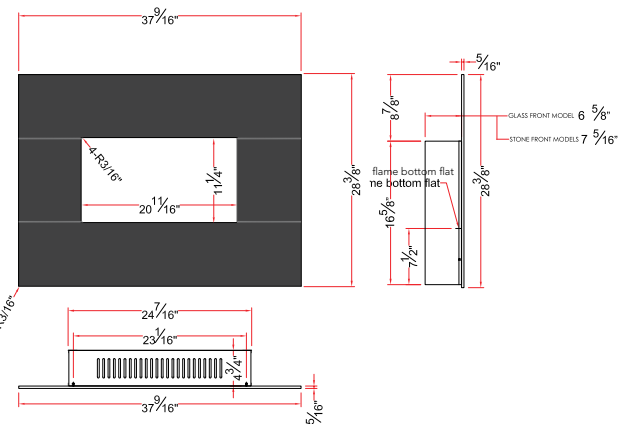

Volts	12
Amps	0.2
Watts	10.5
LED Lights	3 each 5 watt 15 watts total
Rotor Motor	1 at 5 watts
Height, Width, Depth	
Glass Front Model	16 5/8 x 24 7/16 x 6 5/8
Stone Front Model	16 5/8 x 24 7/16 x 7 5/16
Glass Viewing Opening	20 11/16 x 11 1/4
Glass Size	38 w x 27 7/8 h
Shipping Size	
Glass Front Model	39 3/4 x 9 3/4 x 30
Stone Front Model	42 1/2 x 9 3/4 x 31 1/2
Shipping Weight	
Glass Front Model	80 lbs.
Stone Front Model	96 lbs.
Cord Length	76"

Volts	12
Amps	0.2
Watts	10.5
LED Lights	5 each 5 watt 25 watts total
Rotor Motor	1 at 5 watts
Height, Width, Depth	
Glass Front Model	16 5/8 x 39 5/16 x 6 5/8
Stone Front Model	16 5/8 x 39 5/16 x 7 5/16
Glass Viewing Opening	38 1/4 x 11
Glass Size	58 1/4 w x 25 1/2 h
Shipping Size	
Glass Front Model	60 1/2 x 8 1/4 x 27 3/4
Stone Front Model	62 1/2 x 9 3/4 x 31 1/2
Shipping Weight	
Glass Front Model	108 lbs.
Stone Front Model	128 lbs.
Cord Length	75"