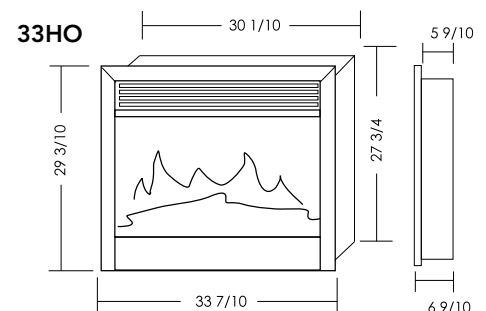

33P & 33HO Electric Fireplace

Eco-friendly and practical. This easy-to-install electric fireplace insert instantly brings your existing gas fireplace to life. With lifelike flame technology get the look of a wood fire with a realistic log set and ember bed. The unit can be operated with flame only or flame and heat.

	33P	33HO
Volts	120	220
Amps	14	10
Watts	1435	2870
Heater	1350 watts high, 675 watts low	1350 watts high, 675 watts low
No Heater	85 watts	85 watts
Lamps	2 each 40 watt Candelabra Incandescent, 80 watts total	2 each 40 watt Candelabra Incandescent, 80 watts total
Rotor Motor	1@5 watts	1@5 watts
Height, Width, Depth	27 3/4h x 30 1/10w x 5 9/10d	27 3/4h x 30 1/10w x 5 9/10d
Glass Viewing Opening	28-7/9 x 20-1/9	28-7/9 x 20-1/9
Glass Size	28-7/9 x 20-1/9	28-7/9 x 20-1/9
Shipping Size	34 x 10 x 31	34 x 10 x 31
Shipping Weight	62 lbs. Glass Included	62 lbs. Glass Included

- P = Performance
- HO = High Output
  Produces double the heat output compared to the P model. Perfect for those areas that need extra heat