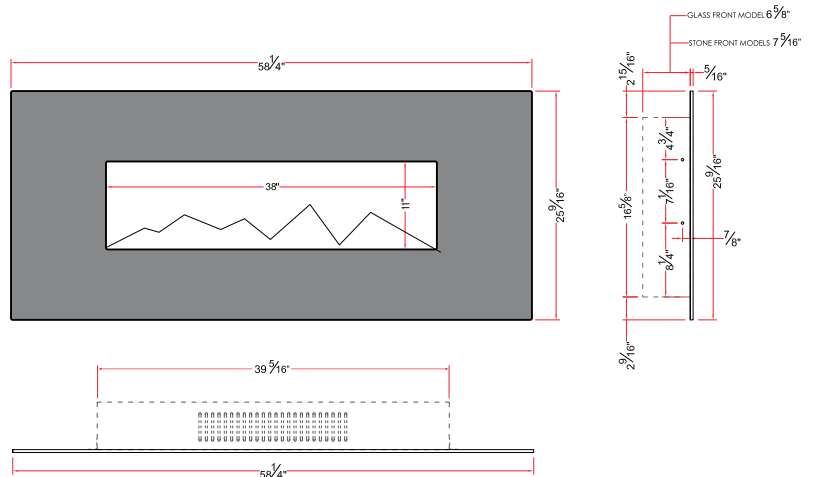

Unit can be built into the wall with only 1 1/2" protruding into the room