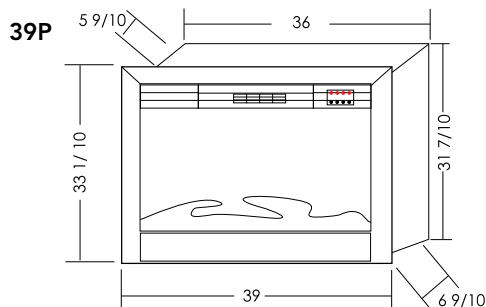

create conversation

39P & 39HO SPECIFICATIONS

A twin to the 33" model, this larger eco-friendly electric insert is easy-to-install and allows the warmth and comfort of a lifelike fire, making it practical for condo or apartment living. Get the look of a wood fire with a realistic log set and ember bed. The unit can be operated with flame only or flame and heat.

	39P	39HO
Volts	120	220
Amps	14	10
Watts	1515	3030
Heater	1350 watts high, 675 watts low	1350 watts high, 675 watts low
No Heater	165 watts	165 watts
Lamps	4 each 40 watt Candelabra Incandescent, 160 watts total	4 each 40 watt Candelabra Incandescent, 160 watts total
Rotor Motor	1@5 watts	1@5 watts
Height, Width, Depth	37 7/10h x 36w x 5 9/10d	37 7/10h x 36w x 5 9/10d
Glass Viewing Opening	34 7/8 w x 19 5/8 h	34 7/8 w x 19 5/8 h
Glass Size	35 1/2 w x 20 5/8 h	35 1/2 w x 20 5/8 h
Shipping Size	40 x 10 x 35	40 x 10 x 35
Shipping Weight	74 lbs. Glass Included	74 lbs. Glass Included