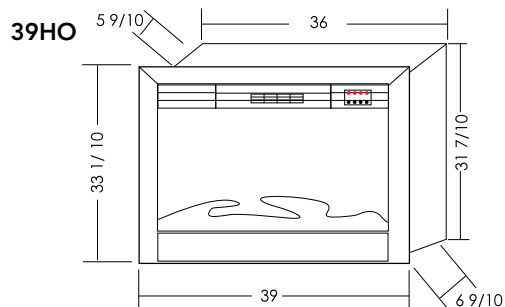

create conversation

39P & 39HO SPECIFICATIONS

A twin to the 33" model, this larger eco-friendly electric insert is easy-to-install and allows the warmth and comfort of a lifelike fire, making it practical for condo or apartment living. Get the look of a wood fire with a realistic log set and ember bed. The unit can be operated with flame only or flame and heat.

	39P	39HO
Volts	120	220
Amps	14	10
Watts	1515	3030
Heater	1350 watts high, 675 watts low	1350 watts high, 675 watts low
No Heater	165 watts	165 watts
Lamps	4 each 40 watt Candelabra Incandescent, 160 watts total	4 each 40 watt Candelabra Incandescent, 160 watts total
Rotor Motor	1@5 watts	1@5 watts
Height, Width, Depth	37 7/10h x 36w x 5 9/10d	37 7/10h x 36w x 5 9/10d
Glass Viewing Opening	34 7/8 w x 19 5/8 h	34 7/8 w x 19 5/8 h
Glass Size	35 1/2 w x 20 5/8 h	35 1/2 w x 20 5/8 h
Shipping Size	40 x 10 x 35	40 x 10 x 35
Shipping Weight	74 lbs. Glass Included	74 lbs. Glass Included