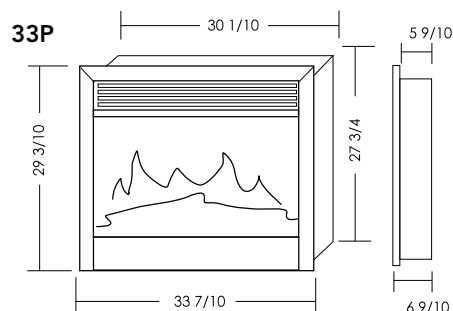

33P & 33HO Electric Fireplace

Eco-friendly and practical. This easy-to-install electric fireplace insert instantly brings your existing gas fireplace to life. With lifelike flame technology get the look of a wood fire with a realistic log set and ember bed. The unit can be operated with flame only or flame and heat.

	33P	33HO
Volts	120	220
Amps	14	10
Watts	1435	2870
Heater	1350 watts high, 675 watts low	1350 watts high, 675 watts low
No Heater	85 watts	85 watts
Lamps	2 each 40 watt Candelabra Incandescent, 80 watts total	2 each 40 watt Candelabra Incandescent, 80 watts total
Rotor Motor	1@5 watts	1@5 watts
Height, Width, Depth	27 3/4h x 30 1/10w x 5 9/10d	27 3/4h x 30 1/10w x 5 9/10d
Glass Viewing Opening	28-7/9 x 20-1/9	28-7/9 x 20-1/9
Glass Size	28-7/9 x 20-1/9	28-7/9 x 20-1/9
Shipping Size	34 x 10 x 31	34 x 10 x 31
Shipping Weight	62 lbs. Glass Included	62 lbs. Glass Included

- P = Performance
- HO = High Output
  Produces double the heat output compared to the P model. Perfect for those areas that need extra heat