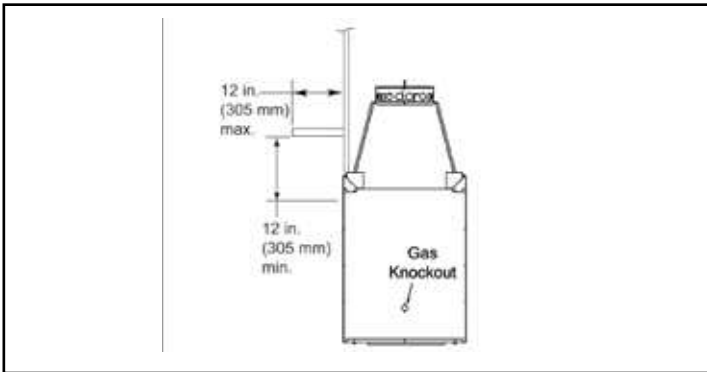

MANTEL PROJECTIONS