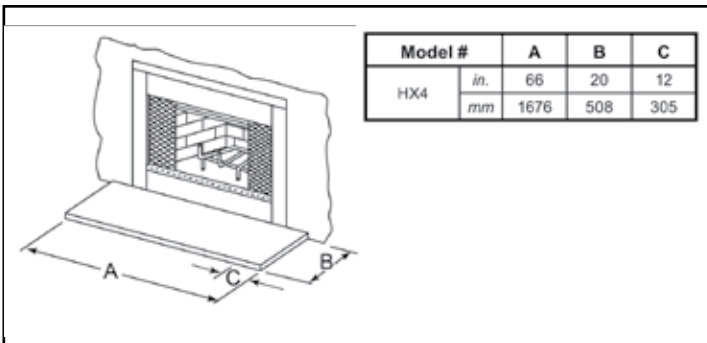

HEARTH EXTENSIONS