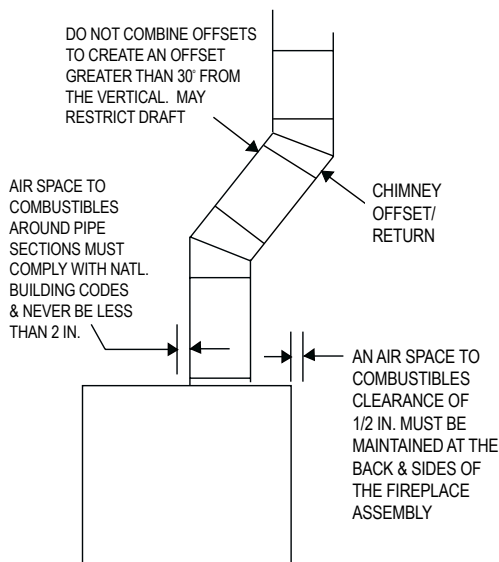

Please consult the manufacturer's installation manual for all details and requirements before making a final design layout decision.

ST42A

Woodburning Fireplace

MODEL	HEIGHT		FRONT WIDTH		BACK WIDTH		DEPTH		VIEWING AREA
	Actual	Framing	Actual	Framing	Actual	Framing	Actual	Framing	
ST42A	57-7/8	39-1/8	47	48	47	48	28	27	42 x 23

GUIDELINES FOR THE CHIMNEY DESIGN & CONSTRUCTION

WARNING!! Fire Risk.

Consult installation manual for installation clearances and details.

- Minimum total straight height = 14 ft. (4.3m).
- Minimum height with an offset/return combination = 16.5 ft. (4.9m).
- Maximum height = 90 ft. (27.4m).
- Maximum chimney length between an offset and return = 20 ft. (6.1m).
- Maximum distance between chimney stabilizers = 35 ft. (10.6m).
- Double offset/return minimum height = 22 ft. (6.7m).
- Never draw combustion air from a wall, floor, or ceiling cavity or from any enclosed space such as a garage.
- Maximum number of offset and return pairs is two.
- To reduce the effects of negative pressure, installation of an outside air kit is highly recommended.