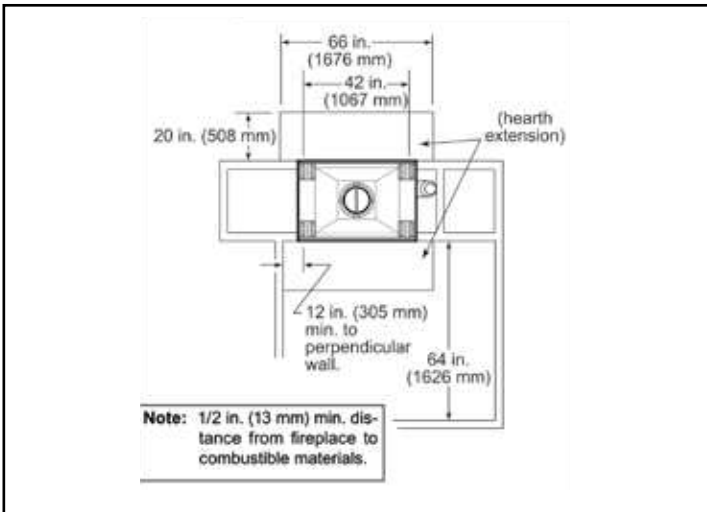

FIREPLACE LOCATIONS AND DIMENSIONS