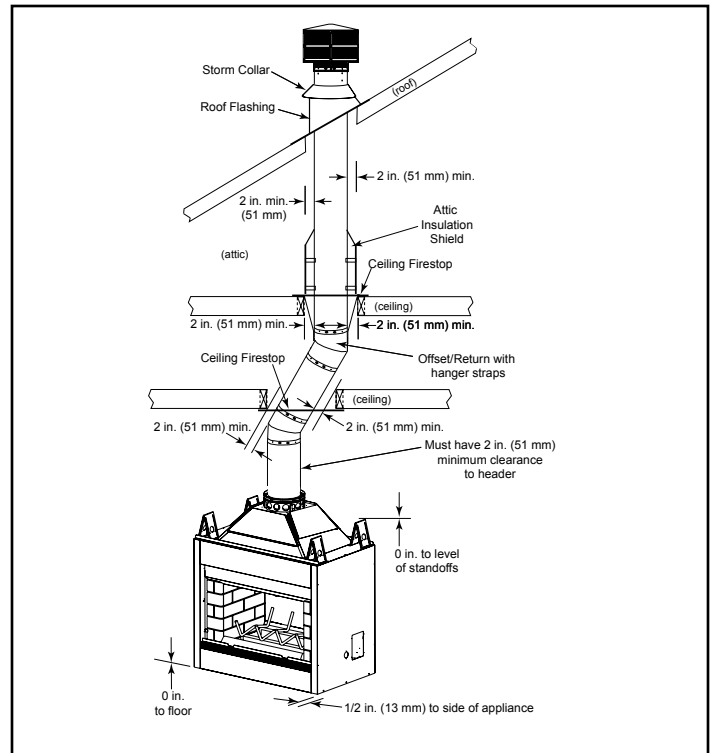

CLEARANCE TO COMBUSTIBLES

PRODUCT LISTING CODES

US & CAN   UL127

Product information provided is not complete and is subject to change without notice. Product installation must adhere strictly to instructions accompanying product to avoid risk of fire and potential injury.

Additional information can be found online at www.heatilator.com

A brand of Hearth & Home Technologies, Inc.
Lakeville, MN   Phone: (800) 927-6841
Web: www.heatilator.com