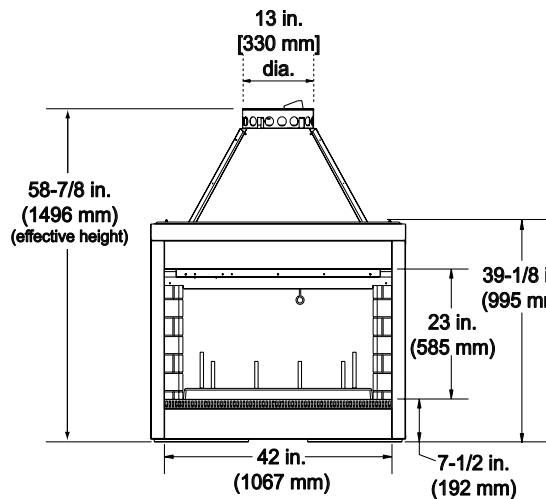

Please consult the manufacturer's installation manual for all details and requirements before making a final design layout decision.

ST42A

Woodburning Fireplace

MODEL	HEIGHT		FRONT WIDTH		BACK WIDTH		DEPTH		VIEWING AREA
	Actual	Framing	Actual	Framing	Actual	Framing	Actual	Framing	
ST42A	57-7/8	39-1/8	47	48	47	48	28	27	42 x 23

GUIDELINES FOR THE CHIMNEY DESIGN & CONSTRUCTION

WARNING!! Fire Risk.

Consult installation manual for installation clearances and details.

- Minimum total straight height = 14 ft. (4.3m).
- Minimum height with an offset/return combination = 16.5 ft. (4.9m).
- Maximum height = 90 ft. (27.4m).
- Maximum chimney length between an offset and return = 20 ft. (6.1m).
- Maximum distance between chimney stabilizers = 35 ft. (10.6m).
- Double offset/return minimum height = 22 ft. (6.7m).
- Never draw combustion air from a wall, floor, or ceiling cavity or from any enclosed space such as a garage.
- Maximum number of offset and return pairs is two.
- To reduce the effects of negative pressure, installation of an outside air kit is highly recommended.