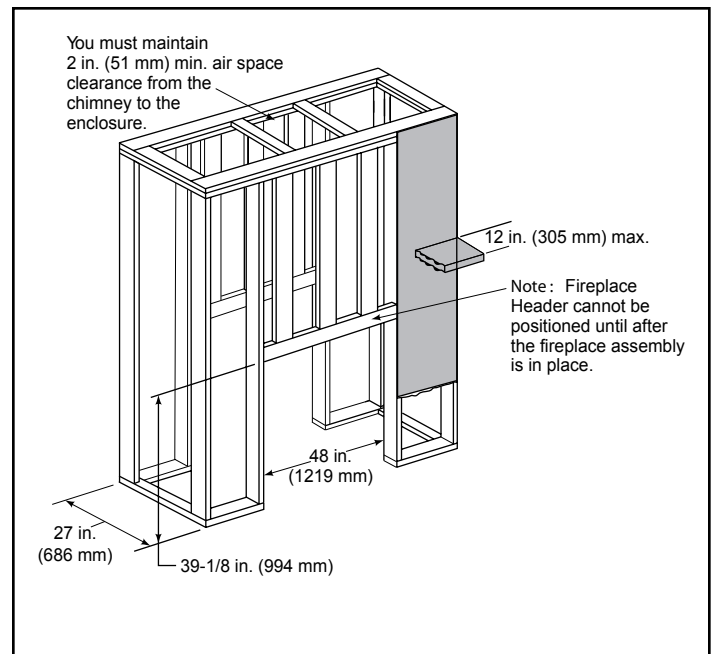

GUIDELINES FOR THE CHIMNEY DESIGN & CONSTRUCTION

WARNING!! Fire Risk.

Consult installation manual for installation clearances and details.

- Minimum total straight height = 14 ft. (4.3m).
- Minimum height with an offset/return combination = 16.5 ft. (4.9m).
- Maximum height = 90 ft. (27.4m).
- Maximum chimney length between an offset and return = 20 ft. (6.1m).
- Maximum distance between chimney stabilizers = 35 ft. (10.6m).
- Double offset/return minimum height = 22 ft. (6.7m).
- Never draw combustion air from a wall, floor, or ceiling cavity or from any enclosed space such as a garage.
- Maximum number of offset and return pairs is two.
- To reduce the effects of negative pressure, installation of an outside air kit is highly recommended.

www.fireplaces.com

FIREPLACE LOCATIONS AND DIMENSIONS

MANTEL PROJECTIONS

HEARTH EXTENSIONS

CHASE CONSTRUCTION

FRAMING

CLEARANCE TO COMBUSTIBLES

PRODUCT LISTING CODES