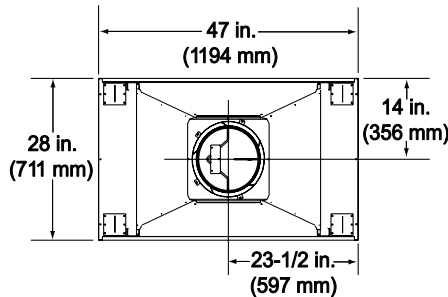

Please consult the manufacturer's installation manual for all details and requirements before making a final design layout decision.

ST42A

Woodburning Fireplace

MODEL	HEIGHT		FRONT WIDTH		BACK WIDTH		DEPTH		VIEWING AREA
	Actual	Framing	Actual	Framing	Actual	Framing	Actual	Framing	
ST42A	57-7/8	39-1/8	47	48	47	48	28	27	42 x 23

GUIDELINES FOR THE CHIMNEY DESIGN & CONSTRUCTION

WARNING!! Fire Risk.

Consult installation manual for installation clearances and details.

- Minimum total straight height = 14 ft. (4.3m).
- Minimum height with an offset/return combination = 16.5 ft. (4.9m).
- Maximum height = 90 ft. (27.4m).
- Maximum chimney length between an offset and return = 20 ft. (6.1m).
- Maximum distance between chimney stabilizers = 35 ft. (10.6m).
- Double offset/return minimum height = 22 ft. (6.7m).
- Never draw combustion air from a wall, floor, or ceiling cavity or from any enclosed space such as a garage.
- Maximum number of offset and return pairs is two.
- To reduce the effects of negative pressure, installation of an outside air kit is highly recommended.