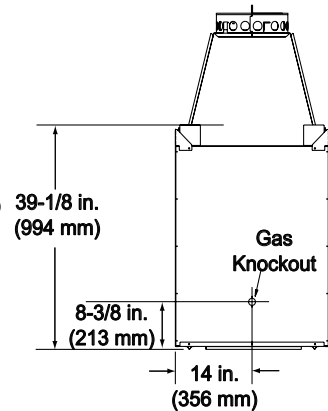

Please consult the manufacturer's installation manual for all details and requirements before making a final design layout decision.

ST42A

Woodburning Fireplace

MODEL	HEIGHT		FRONT WIDTH		BACK WIDTH		DEPTH		VIEWING AREA
	Actual	Framing	Actual	Framing	Actual	Framing	Actual	Framing	
ST42A	57-7/8	39-1/8	47	48	47	48	28	27	42 x 23

GUIDELINES FOR THE CHIMNEY DESIGN & CONSTRUCTION

WARNING!! Fire Risk.

Consult installation manual for installation clearances and details.

- Minimum total straight height = 14 ft. (4.3m).
- Minimum height with an offset/return combination = 16.5 ft. (4.9m).
- Maximum height = 90 ft. (27.4m).
- Maximum chimney length between an offset and return = 20 ft. (6.1m).
- Maximum distance between chimney stabilizers = 35 ft. (10.6m).
- Double offset/return minimum height = 22 ft. (6.7m).
- Never draw combustion air from a wall, floor, or ceiling cavity or from any enclosed space such as a garage.
- Maximum number of offset and return pairs is two.
- To reduce the effects of negative pressure, installation of an outside air kit is highly recommended.