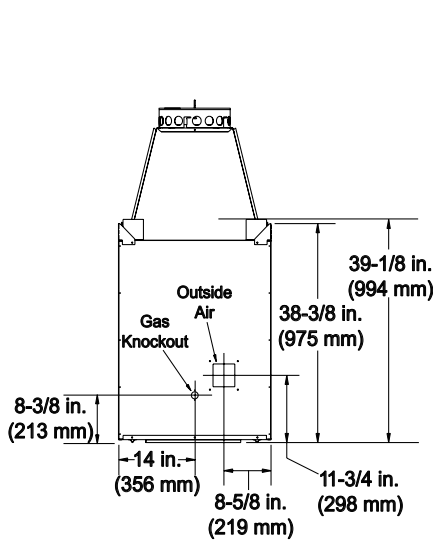

Please consult the manufacturer's installation manual for all details and requirements before making a final design layout decision.

ST42A

Woodburning Fireplace

MODEL	HEIGHT		FRONT WIDTH		BACK WIDTH		DEPTH		VIEWING AREA
	Actual	Framing	Actual	Framing	Actual	Framing	Actual	Framing	
ST42A	57-7/8	39-1/8	47	48	47	48	28	27	42 x 23

GUIDELINES FOR THE CHIMNEY DESIGN & CONSTRUCTION

WARNING!! Fire Risk.

Consult installation manual for installation clearances and details.

- Minimum total straight height = 14 ft. (4.3m).
- Minimum height with an offset/return combination = 16.5 ft. (4.9m).
- Maximum height = 90 ft. (27.4m).
- Maximum chimney length between an offset and return = 20 ft. (6.1m).
- Maximum distance between chimney stabilizers = 35 ft. (10.6m).
- Double offset/return minimum height = 22 ft. (6.7m).
- Never draw combustion air from a wall, floor, or ceiling cavity or from any enclosed space such as a garage.
- Maximum number of offset and return pairs is two.
- To reduce the effects of negative pressure, installation of an outside air kit is highly recommended.