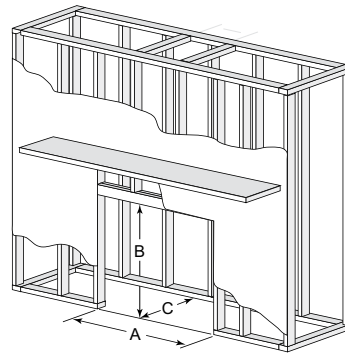

Glass door-- non-operable

Glass door - operable

Additional Options Not Pictured

- Remote Controls & Wall Switches
- Thermal Damper
- LP Gas Conversion Kit
- Mantels and Surrounds

Venting

- B-Vent: 6" B-vent pipe

Reveal Dimensions

MODEL	A	B	C
RBV4236I	41 in.	36 in.	23-3/4 in.
RBV4842I	47 in.	42 in.	29-3/4 in.

Framing Dimensions

Clearances

MODEL	A ROUGH OPENING (WIDTH)	B ROUGH OPENING (HEIGHT)	C ROUGH OPENING (DEPTH)
RBV4236I	42 in.	39-3/4 in.	22 in.
RBV4842I	48 in.	39-3/4 in.	22 in.

MODEL	A	B	C
RBV4236I	42 in.	48 in.	22 in.
RBV4842I	48 in.	51-1/4 in.	22 in.

The rough framing dimensions shown represent the distance from stud to stud only and do not take into consideration the addition of drywall. Please refer to installation instructions for complete specifications and drawings when installing this product. Go to www.heatilator.com to download.