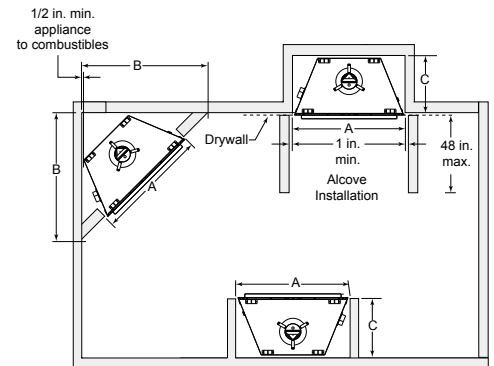

Reveal Dimensions

MODEL	A	B	C
RBV4236I	41 in.	36 in.	23-3/4 in.
RBV4842I	47 in.	42 in.	29-3/4 in.

Framing Dimensions

Clearances

MODEL	A ROUGH OPENING (WIDTH)	B ROUGH OPENING (HEIGHT)	C ROUGH OPENING (DEPTH)
RBV4236I	42 in.	39-3/4 in.	22 in.
RBV4842I	48 in.	39-3/4 in.	22 in.

MODEL	A	B	C
RBV4236I	42 in.	48 in.	22 in.
RBV4842I	48 in.	51-1/4 in.	22 in.

The rough framing dimensions shown represent the distance from stud to stud only and do not take into consideration the addition of drywall. Please refer to installation instructions for complete specifications and drawings when installing this product. Go to www.heatilator.com to download.