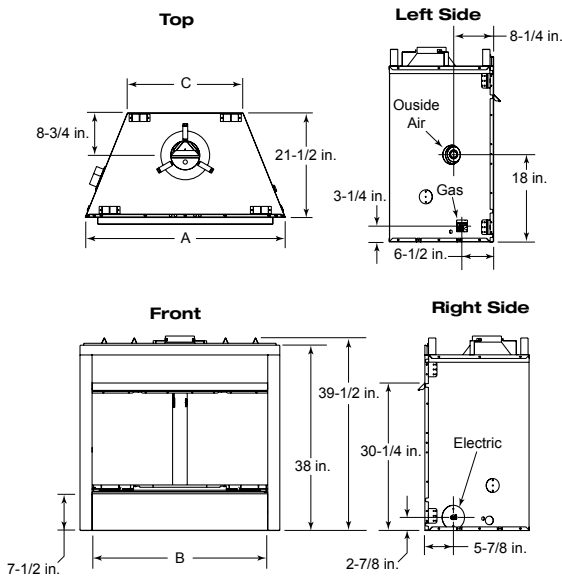

Glass door-- non-operable

Glass door - operable

Additional Options Not Pictured

- Remote Controls & Wall Switches
- Thermal Damper
- LP Gas Conversion Kit
- Mantels and Surrounds

Venting

- B-Vent: 6" B-vent pipe

Reveal Dimensions

MODEL	A	B	C
RBV4236I	41 in.	36 in.	23-3/4 in.
RBV4842I	47 in.	42 in.	29-3/4 in.

Framing Dimensions

Clearances

MODEL	A ROUGH OPENING (WIDTH)	B ROUGH OPENING (HEIGHT)	C ROUGH OPENING (DEPTH)
RBV4236I	42 in.	39-3/4 in.	22 in.
RBV4842I	48 in.	39-3/4 in.	22 in.

MODEL	A	B	C
RBV4236I	42 in.	48 in.	22 in.
RBV4842I	48 in.	51-1/4 in.	22 in.

The rough framing dimensions shown represent the distance from stud to stud only and do not take into consideration the addition of drywall. Please refer to installation instructions for complete specifications and drawings when installing this product. Go to www.heatilator.com to download.