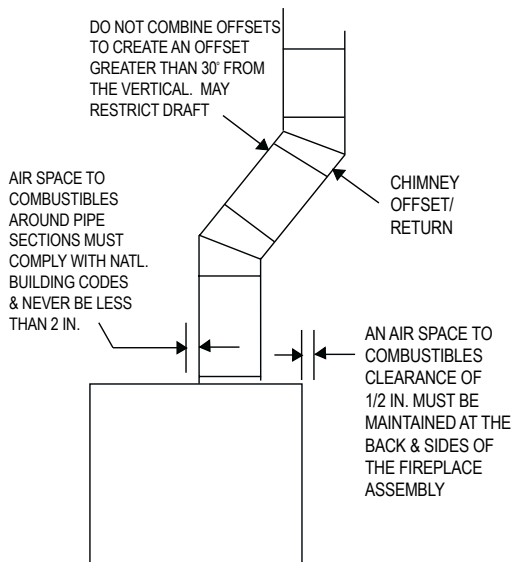

Please consult the manufacturer's installation manual for all details and requirements before making a final design layout decision.

Element-EL42

Woodburning Fireplace

MODEL	HEIGHT		FRONT WIDTH		BACK WIDTH		DEPTH		VIEWING AREA
	Actual	Framing	Actual	Framing	Actual	Framing	Actual	Framing	
EL42	39-1/2	40-1/4	47	48	29-3/4	48	21-3/8	21-1/2	42 x 21

Model #	A	B	C	D
EL42	in.	42	47	29-3/4
	mm	1067	1194	756

GUIDELINES FOR THE CHIMNEY DESIGN & CONSTRUCTION

WARNING!! Fire Risk.

Consult installation manual for installation clearances and details.

- Minimum total straight height = 13 ft. (4m).
- Minimum height with an offset/return combination = 14.5 ft. (4.4m).
- Maximum height = 90 ft. (27.4m).
- Maximum chimney length between an offset and return = 20 ft. (6.1m).
- Maximum distance between chimney stabilizers = 35 ft. (10.6m).
- Double offset/return minimum height = 20 ft. (6.1m).
- Never draw combustion air from a wall, floor, or ceiling cavity or from any enclosed space such as a garage.
- Maximum number of offset and return pairs is two.
- To reduce the effects of negative pressure, installation of an outside air kit is highly recommended.