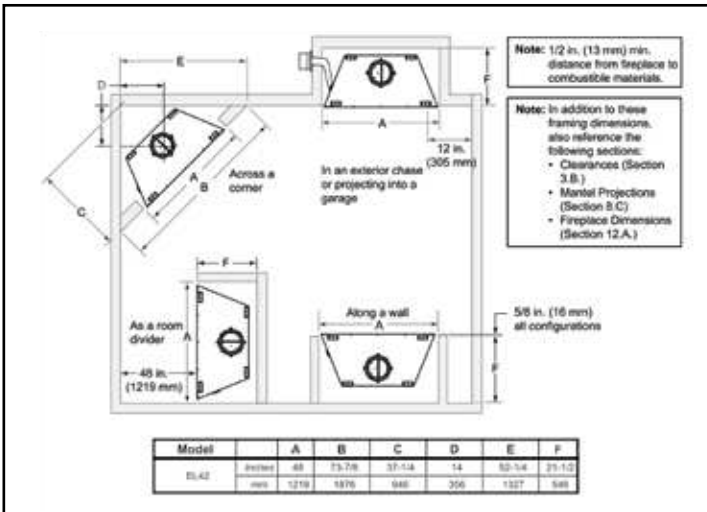

FIREPLACE LOCATIONS AND DIMENSIONS