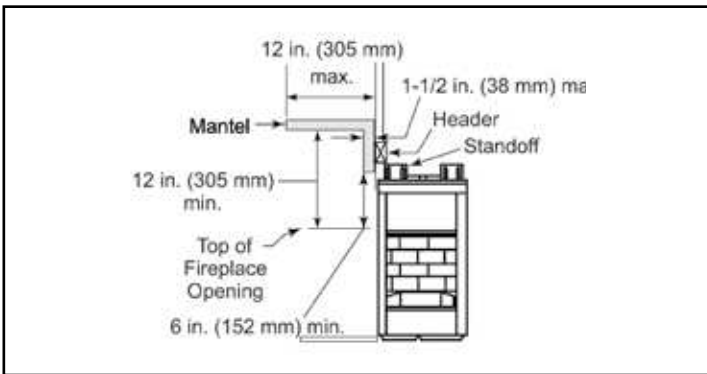

MANTEL PROJECTIONS