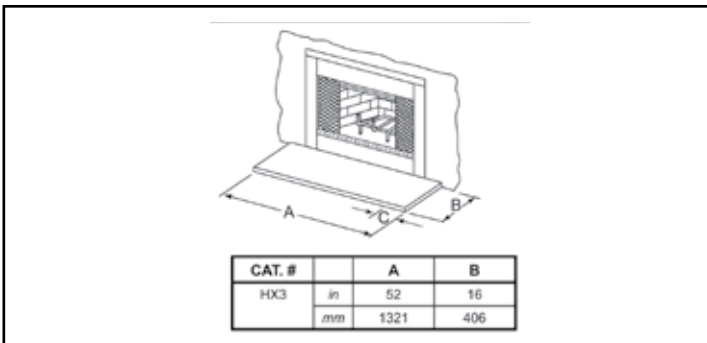

HEARTH EXTENSIONS