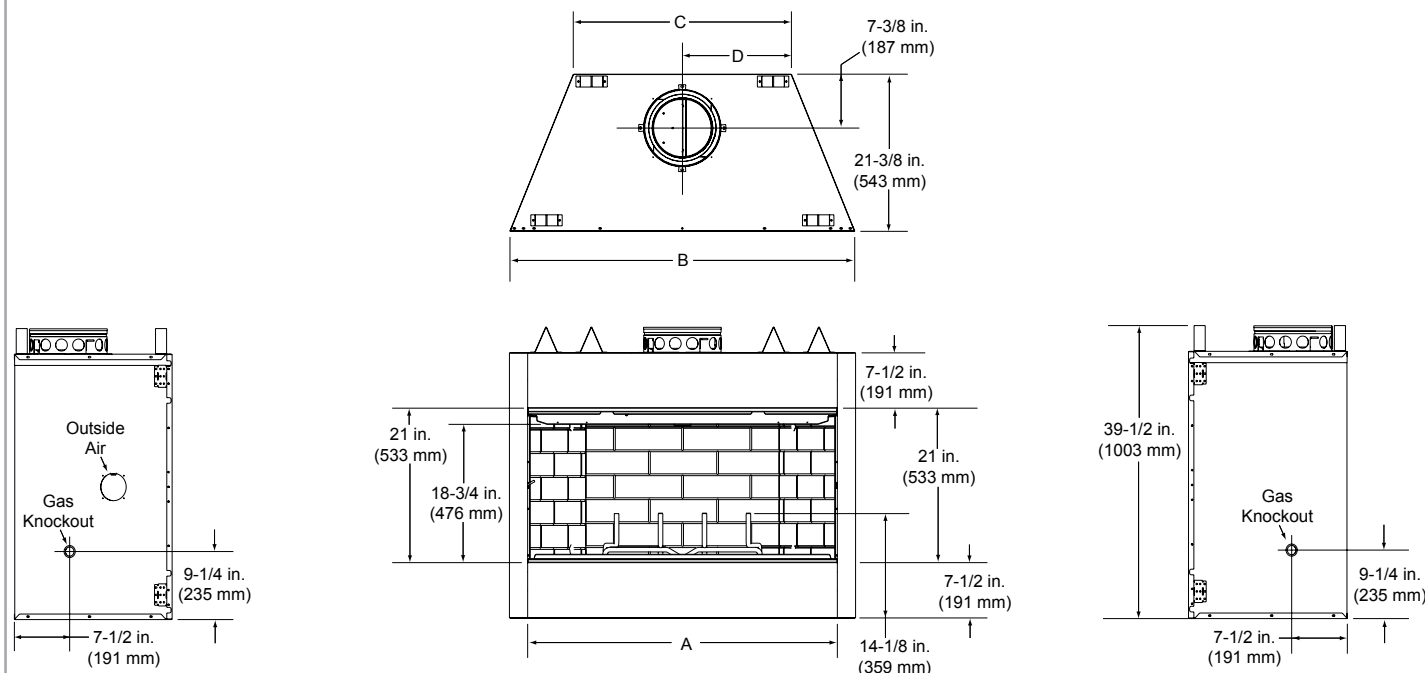

Please consult the manufacturer's installation manual for all details and requirements before making a final design layout decision.

Element-EL42

Woodburning Fireplace

MODEL	HEIGHT		FRONT WIDTH		BACK WIDTH		DEPTH		VIEWING AREA
	Actual	Framing	Actual	Framing	Actual	Framing	Actual	Framing	
EL42	39-1/2	40-1/4	47	48	29-3/4	48	21-3/8	21-1/2	42 x 21

Model #	A	B	C	D
EL42	in.	42	47	29-3/4
	mm	1067	1194	756

GUIDELINES FOR THE CHIMNEY DESIGN & CONSTRUCTION

WARNING!! Fire Risk.

Consult installation manual for installation clearances and details.

- Minimum total straight height = 13 ft. (4m).
- Minimum height with an offset/return combination = 14.5 ft. (4.4m).
- Maximum height = 90 ft. (27.4m).
- Maximum chimney length between an offset and return = 20 ft. (6.1m).
- Maximum distance between chimney stabilizers = 35 ft. (10.6m).
- Double offset/return minimum height = 20 ft. (6.1m).
- Never draw combustion air from a wall, floor, or ceiling cavity or from any enclosed space such as a garage.
- Maximum number of offset and return pairs is two.
- To reduce the effects of negative pressure, installation of an outside air kit is highly recommended.