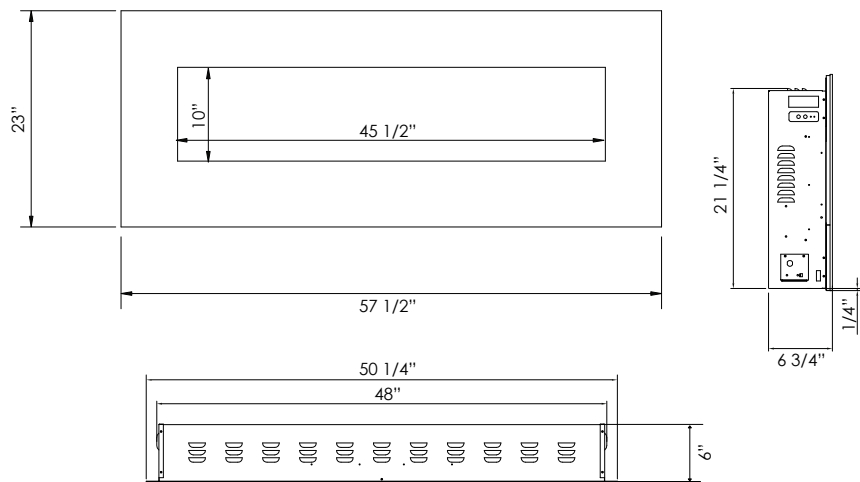

| | |
|-----------------------|-----------------------------------|
| Volts | 120 |
| Amps | 12.5 |
| Watts | 1500 max |
| Heater | 1500 watts high, 750 watts low |
| No Heater | 22 watts |
| Lamps | LED 22 watts |
| Rotor Motor | 1 at 5 watts |
| Height, Width, Depth | 21 1/4 x 48 x 6 |
| Glass Viewing Opening | 45 1/2 x 10 |
| Glass Size | 57 1/2 x 23 |
| Shipping Size | 60 3/4 x 9 1/8 x 25 5/8 |
| Shipping Weight | 82.2 lbs. Glass Included |
| Cord Length | 76" |