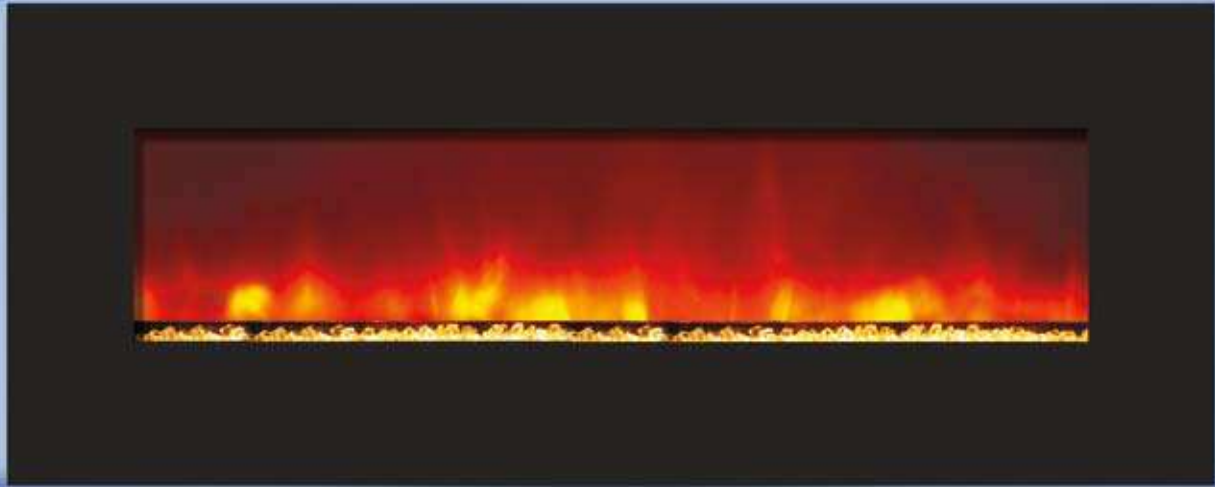

WM-BI-48-5823 Electric Fireplace with Sapphire Blue back-lit light