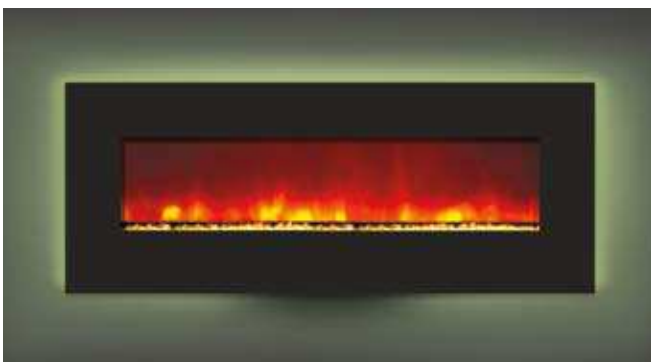

WM-BI-48-5823 Electric Fireplace with Sapphire Blue back-lit light

WM-BI SERIES BACK-LIT COLOURS

(Available for WM-BI Series 26", 34", 48" and 72" models only. Comes with 13 colours to choose from.)

Shown with Smoky Amber Back-Lit

Shown with Cobblestone Blue Back-Lit

Shown with Mystic Green Back-Lit

Shown with Imperial Purple Back-Lit

WM-BI-72-8123 Electric Fireplace with Smoky Amber back-lit light and optional Goldenrod fire glass