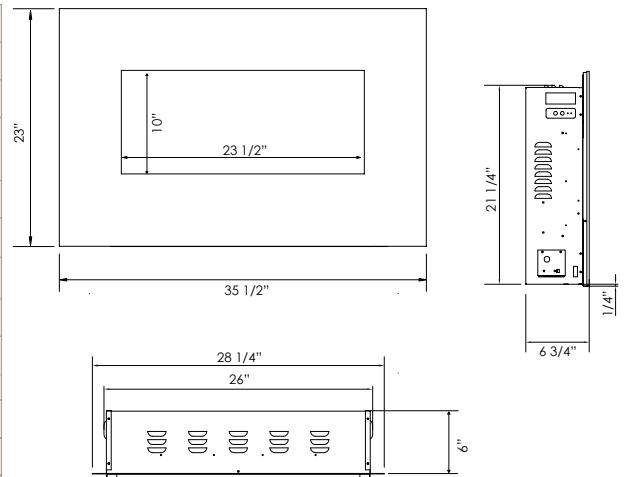

| | |
|-----------------------|--------------------------------|
| Volts | 120 |
| Amps | 12.5 |
| Watts | 1500 max |
| Heater | 1500 watts high, 750 watts low |
| No Heater | 22 watts |
| Lamps | LED 22 watts |
| Rotor Motor | 1 at 5 watts |
| Height, Width, Depth | 21 1/4 x 26 x 6 |
| Glass Viewing Opening | 23 1/2 x 10 |
| Glass Size | 35 1/2 x 23 |
| Shipping Size | 38 3/4 x 9 1/8 x 25 5/8 |
| Shipping Weight | 55.7 lbs. Glass Included |
| Cord Length | 76" |