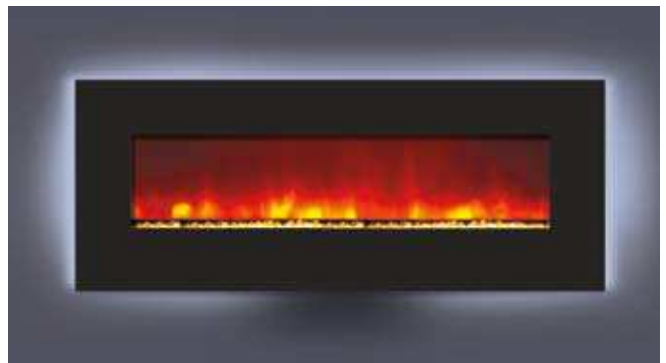

Shown with Cobblestone Blue Back-Lit