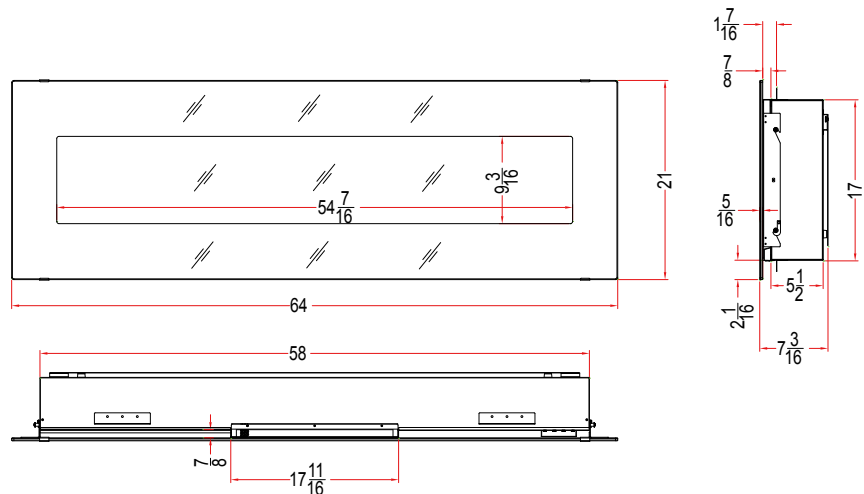

| | |
|-----------------------|-----------------------------------|
| Volts | 120 |
| Amps | 11.7 |
| Watts | 1400 max |
| Heater | 1350 watts high, 675 watts low |
| No Heater | 18 watts |
| Blower Motor | 14.5 watts |
| Small Motor | 10 watts |
| Height, Width, Depth | 17 x 58 x 5 1/2 |
| Glass Viewing Opening | 54 7/16 x 9 3/16 |
| Glass Size | 64 x 21 |
| Shipping Size | 68 x 10 3/8 x 25 5/8 |
| Shipping Weight | 87 lbs. Glass Included |
| Cord Length | 75" |