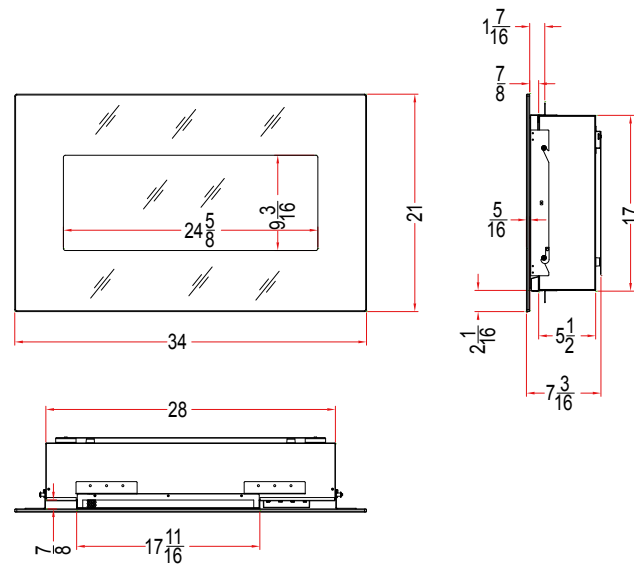

WM-BI-28-3421

Built-in electric fireplaces are a perfect alternative for gas or wood burning fireplaces, solving impossible installation challenges and offering immediate gratification with same-day installation. If you have limited space, then the WM-BI-28-3421 is your answer and is designed to be wall mounted or built-in. Included with the WM-BI-28-3421 is a log set and three colours of fire glass media.

Volts	120
Amps	11.7
Watts	1400 max
Heater	1350 watts high, 675 watts low
No Heater	9 watts
Blower Motor	14.5 watts
Small Motor	4 watts
Height, Width, Depth	17 x 28 x 5 1/2
Glass Viewing Opening	24 5/8 x 9 3/16
Glass Size	34 x 21
Shipping Size	37 1/4 x 10 1/4 x 25
Shipping Weight	48 lbs. Glass Included
Cord Length	75"