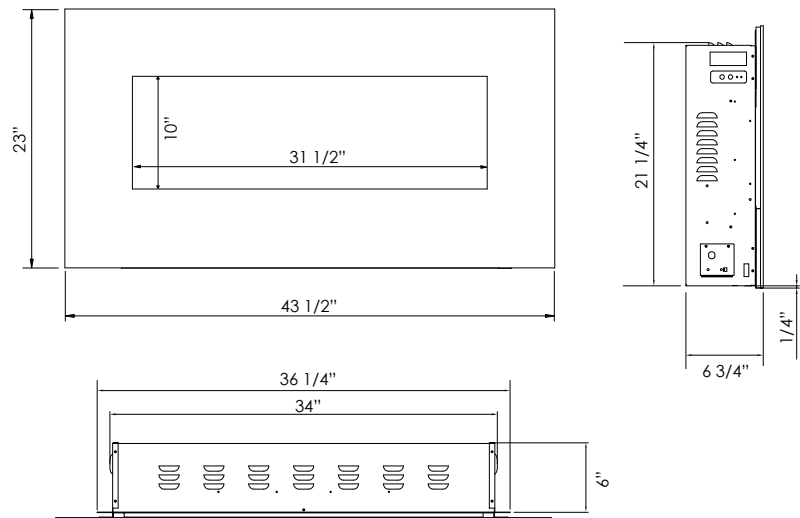

| | |
|-----------------------|-----------------------------------|
| Volts | 120 |
| Amps | 12.5 |
| Watts | 1500 max |
| Heater | 1500 watts high, 750 watts low |
| No Heater | 22 watts |
| Lamps | LED 22 watts |
| Rotor Motor | 1 at 5 watts |
| Height, Width, Depth | 21 1/4 x 34 x 6 |
| Glass Viewing Opening | 31 1/2 x 10 |
| Glass Size | 43 1/2 x 23 |
| Shipping Size | 46 3/4 x 9 1/8 x 25 5/8 |
| Shipping Weight | 65.8 lbs. Glass Included |
| Cord Length | 76" |