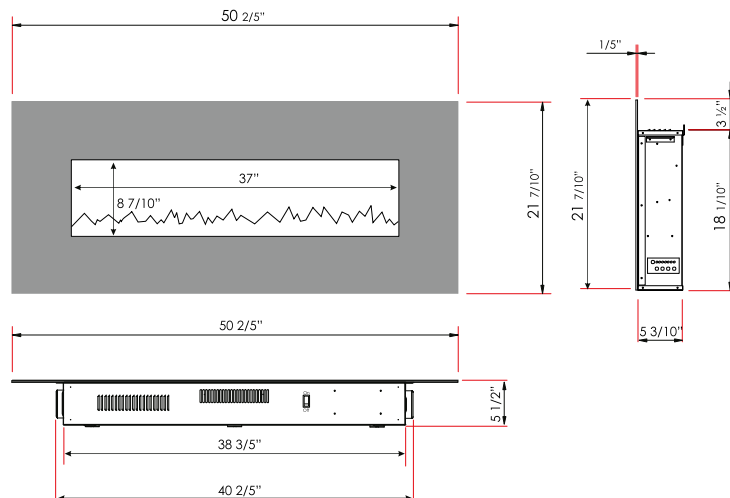

Volts	120
Amps	12.5
Watts	1500 max
Heater	1500 watts high, 800 watts low
No Heater	160 watts
Lamps	4 each 40 watts Candelabra Incandescent, 160 watts total
Rotor Motor	1 at 4 watts
Height, Width, Depth	18 1/10" x 38 3/5" x 5 3/10"
Glass Viewing Opening	37" x 8 7/10"
Glass Size	50 2/5" x 21 7/10"
Shipping Size	54" x 26" x 9"
Shipping Weight	52 lbs. Glass Included
Cord Length	75"

Add a little flare to your fireplace face with the WM-50. This unit has the option of a crystal black glass face or crystal frosted white glass face to fit your style. You'll also get the look of a beautiful wood fire, realistic log set and ember bed with this easy-to-install electric fireplace. Heats approximately 430 sq. ft. Comes with three colours of fire glass media.