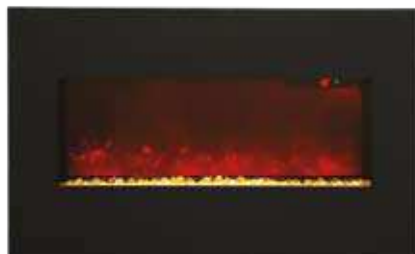

WM-BI-28-3421 Electric Fireplace
shown with optional Sable fire glass

WALL MOUNT & BUILT-IN

ELECTRIC FIREPLACES

LED LIGHT • INCANDESCENT LIGHT • HEATER WITH FAN

Amantii

WM-BI SERIES

WM-BI PROGRAMMABLE THERMOSTAT
 ADVANCED FLAME PRESENTATION
 LED LIGHTING WITH HEATER & FAN

WM-BI-28-3421 Electric
 Fireplace shown with log set

WM-BI-28-3421 SPECIFICATIONS

WM-BI SERIES

Fireplace Features

- Clean black glass face
- Optional Designer beveled steel face comes on the WM-BI-43-5123 only
- Can be wall mounted or built-in
- No grills
- Three stage heater
- 4-stage front and 4-stage back light
- Featuring an advanced flame presentation, the latest LED light technology with multi colour flame
- Heat can operate without flame
- Flame operates with or without heat
- Remote control for flame and heater included
- Digital display programmable thermostat
- Thermostat is located on remote and displayed on the fireplace in F or C
- Front and rear control for lighting effects
- Approx. heating area – 400 sq. ft.
- Plug located on the right side

WM-BI-28-3421

Built-in electric fireplaces are a perfect alternative for gas or wood burning fireplaces, solving impossible installation challenges and offering immediate gratification with same-day installation. If you have limited space, then the WM-BI-28-3421 is your answer and is designed to be wall mounted or built-in. Included with the WM-BI-28-3421 is a log set and three colours of fire glass media.