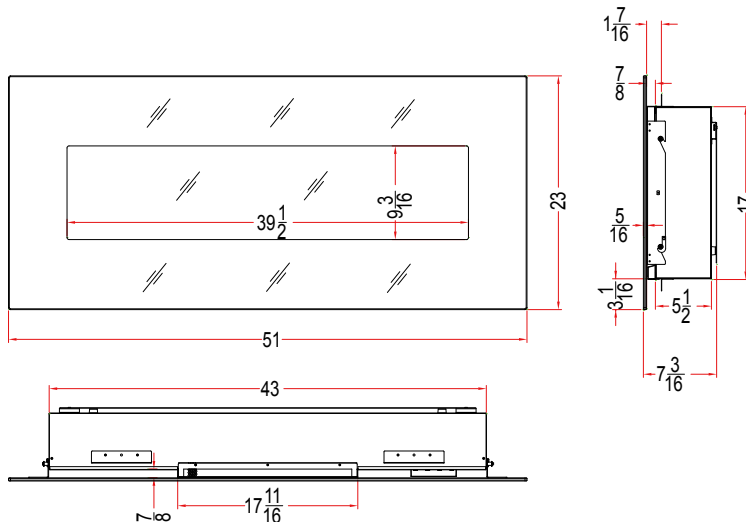

| | |
|-----------------------|-----------------------------------|
| Volts | 120 |
| Amps | 11.7 |
| Watts | 1400 max |
| Heater | 1350 watts high, 675 watts low |
| No Heater | 11 watts |
| Blower Motor | 14.5 watts |
| Small Motor | 4 watts |
| Height, Width, Depth | 17 x 43 x 5 1/2 |
| Glass Viewing Opening | 39 1/2 x 9 3/16 |
| Glass Size | 51 x 23 |
| Shipping Size | 55 x 10 3/8 x 27 1/2 |
| Shipping Weight | 72 lbs. Glass Included |
| Cord Length | 75" |