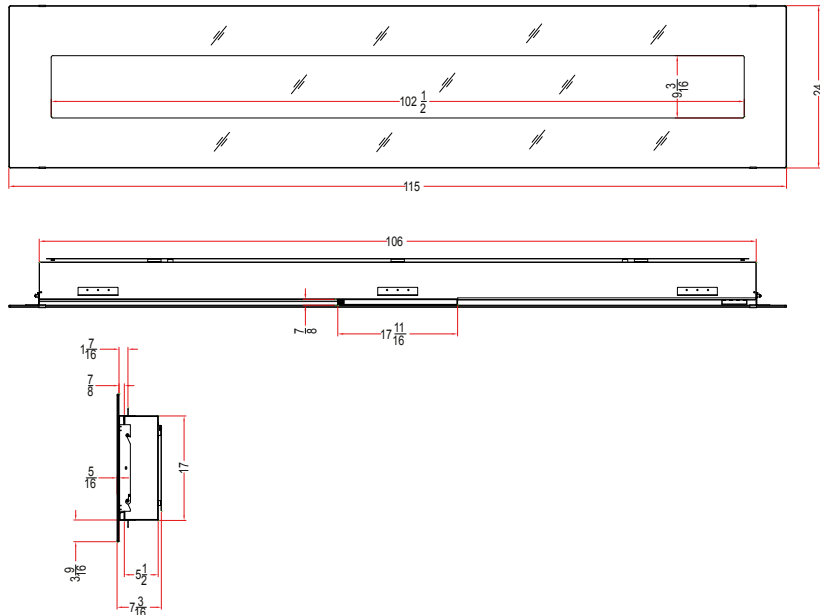

WM-BI-106-11524

With an amazing length of 115" the WM-BI-106-11524 electric fireplace is bound to turn heads. An excellent choice for commercial installations, this stunning unit can be built in or wall mounted. The state of the art lifelike flame comes alive in one of the biggest glass viewing areas in the industry. Comes with log set and three colours of fire glass media.

Volts	120
Amps	11.7
Watts	1400 max
Heater	1350 watts high, 675 watts low
No Heater	25 watts
Blower Motor	14.5 watts
Small Motor	10 watts
Height, Width, Depth	17 x 106 x 5 1/2
Glass Viewing Opening	102 1/2 x 9 3/16
Glass Size	115 x 24
Shipping Size	120 x 11 1/4 x 28 1/2
Shipping Weight	158 lbs. Glass Included
Cord Length	75"