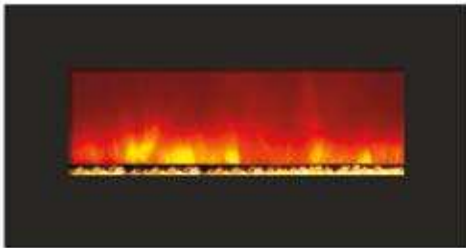

Burst of colour

WM-BI-34-4423 SPECIFICATIONS

WM-BI-34-4423

Warm up any space with the sleek and sophisticated WM-BI-34-4423, featuring temperature maintenance controls and the ability to add a back lit glow in your choice of 13 colours. This stylish unit will add a touch of elegance to a space by day and a splash of colour by night. Unit can be wall mounted or built-in to the wall for a more custom look and finish. Comes standard with three colours of fire glass media and log in the box.

Volts	120
Amps	12.5
Watts	1500 max
Heater	1500 watts high, 750 watts low
No Heater	22 watts
Lamps	LED 22 watts
Rotor Motor	1 at 5 watts
Height, Width, Depth	21 1/4 x 34 x 6
Glass Viewing Opening	31 1/2 x 10
Glass Size	43 1/2 x 23
Shipping Size	46 3/4 x 9 1/8 x 25 5/8
Shipping Weight	65.8 lbs. Glass Included
Cord Length	76"