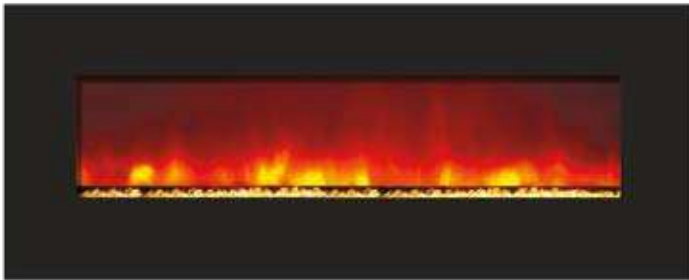

WM-BI-48-5823 SPECIFICATIONS

WM-BI-48-5823

Impressive and functional. The WM-BI-48-5823 will heat up a room in more ways than one – featuring 13 colours of ambient back lighting, this unit adds wow factor to any space. The WM-BI-48-5823 features temperature maintenance controls and the ability to be wall mounted or built-in to a wall for a custom finished look. Comes standard with three colours of fire glass media and log in the box.

Volts	120
Amps	12.5
Watts	1500 max
Heater	1500 watts high, 750 watts low
No Heater	22 watts
Lamps	LED 22 watts
Rotor Motor	1 at 5 watts
Height, Width, Depth	21 1/4 x 48 x 6
Glass Viewing Opening	45 1/2 x 10
Glass Size	57 1/2 x 23
Shipping Size	60 3/4 x 9 1/8 x 25 5/8
Shipping Weight	82.2 lbs. Glass Included
Cord Length	76"