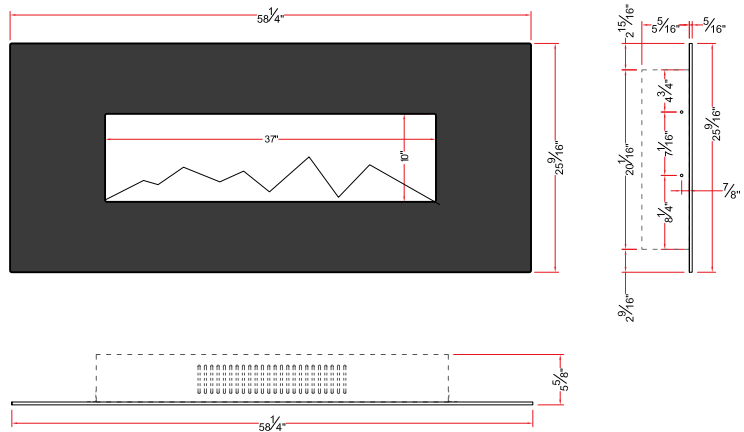

| | |
|-----------------------|---|
| Volts | 120 |
| Amps | 13.5 |
| Watts | 1625 max |
| Heater | 1500 watts high, 750 watts low |
| No Heater | 125 watts |
| Lamps | 3 each 40 watt Candelabra Incandescent, 120 watts total |
| Rotor Motor | 1 at 5 watts |
| Height, Width, Depth | 19 1/8 x 24 1/2 x 4 3/4 |
| Glass Viewing Opening | 20 3/4 x 11 1/4 |
| Glass Size | 37 5/8 w x 25 5/8 h |
| Shipping Size | |
| Glass Front Model | 39 3/4 x 7 1/2 x 27 1/4 |
| Stone Front Model | 42 1/2 x 9 3/4 x 31 1/2 |
| Shipping Weight | |
| Glass Front Model | 68.5 lbs. |
| Stone Front Model | 92.75 lbs. |
| Cord Length | 76" |

WM-58 Electric Fireplace

WM-58 SPECIFICATIONS

Sleek & Stylish.

It's not easy being popular, but the WM 58" electric fireplace is all that and more. Fitting perfectly into any setting, this gorgeous fireplace will provide years of enjoyment and beauty in your home. Also available with real stone optional upgrades.

| | |
|--------------------------|---|
| Volts | 120 |
| Amps | 14.5 |
| Watts | 1745 max |
| Heater | 1500 watts high, 750 watts low |
| No Heater | 245 watts |
| Lamps | 5 each 40 watt Candelabra Incandescent, 200 watts total |
| Rotor Motor | 1 at 5 watts |
| Height, Width, Depth | 20 1/10 x 39 3/10 x 5 3/10 |
| Glass Viewing Opening | 37" x 10" |
| Glass Size | 58 1/4 w x 25 9/16 h |
| Shipping Size | |
| Glass Front Model | 60 1/4 x 8 x 27 1/4 |
| Stone Front Model | 62 1/2 x 9 3/4 x 31 1/2 |
| Shipping Weight | |
| Glass Front Model | 106 lbs. |
| Stone Front Model | 126 lbs. |
| Cord Length | 75" |