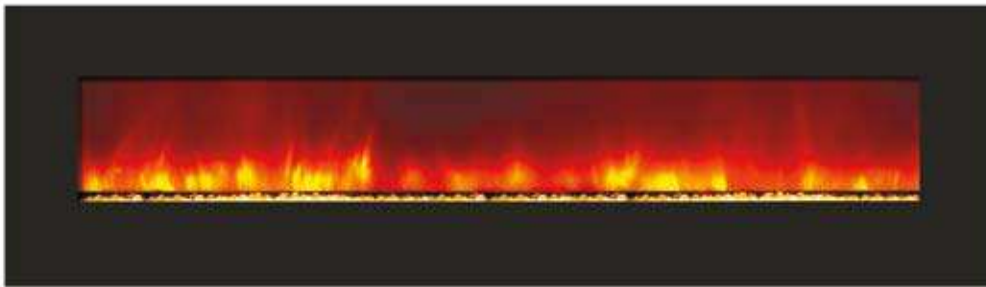

WM-BI-72-8123 SPECIFICATIONS

WM-BI-72-8123

The WM-BI-72-8123 adds ambiance to any space with its optional back lit glow in your choice of 13 different colours. Unit is easy to wall mount or for a more custom look build right into the wall. Comes standard with three colours of fire glass media and log in the box.

Volts	120
Amps	12.5
Watts	1500 max
Heater	1500 watts high, 750 watts low
No Heater	22 watts
Lamps	LED 22 watts
Rotor Motor	1 at 5 watts
Height, Width, Depth	21 1/4 x 71 1/2 x 6
Glass Viewing Opening	69 x 10
Glass Size	81 x 23
Shipping Size	84 1/4 x 9 1/8 x 25 5/8
Shipping Weight	115.3 lbs. Glass Included
Cord Length	76"