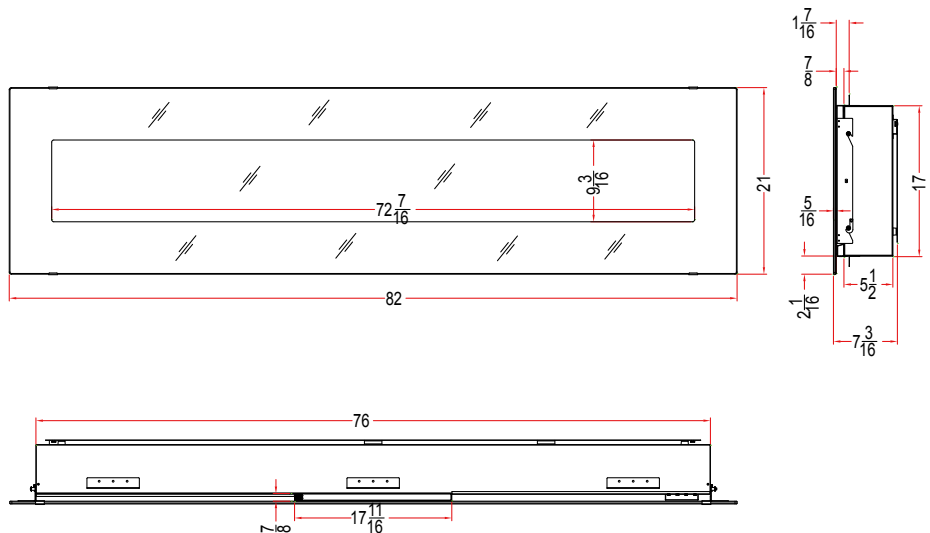

professional

WM-BI-106-11524 Electric Fireplace with Clear fire glass

WM-BI-106-11524 SPECIFICATIONS

WM-BI-106-11524

With an amazing length of 115" the WM-BI-106-11524 electric fireplace is bound to turn heads. An excellent choice for commercial installations, this stunning unit can be built in or wall mounted. The state of the art lifelike flame comes alive in one of the biggest glass viewing areas in the industry. Comes with log set and three colours of fire glass media.