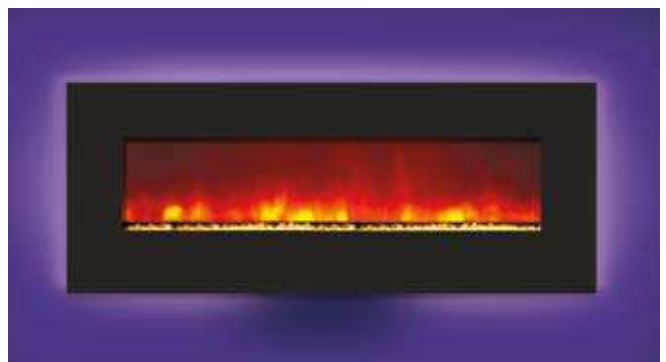

Shown with Imperial Purple Back-Lit