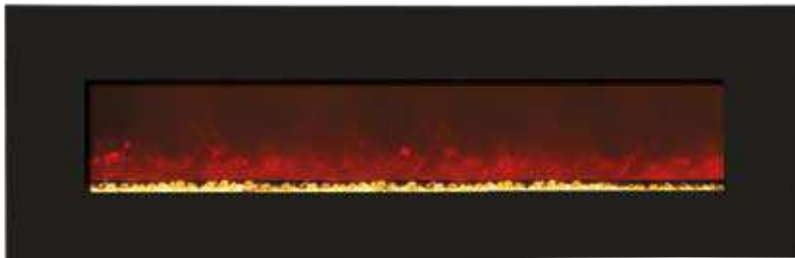

WM-BI 58-6421 SPECIFICATIONS

WM-BI-58-6421

Revamp any room with the beautiful WM-BI-58-6421 electric fireplace. Designed to be wall mounted or built-in. Comes with log set and three colours of fire glass media.

Volts	120
Amps	11.7
Watts	1400 max
Heater	1350 watts high, 675 watts low
No Heater	18 watts
Blower Motor	14.5 watts
Small Motor	10 watts
Height, Width, Depth	17 x 58 x 5 1/2
Glass Viewing Opening	54 7/16 x 9 3/16
Glass Size	64 x 21
Shipping Size	68 x 10 3/8 x 25 5/8
Shipping Weight	87 lbs. Glass Included
Cord Length	75"