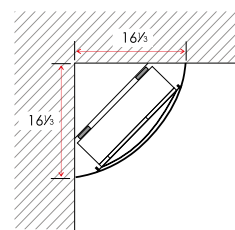

Vertical Convex Wall Mounted Electric Fireplace

Are you limited on space? This unique, vertical convex electric fireplace can be mounted flat against the wall or in a corner to make the most of a small area.

Volts	120
Amps	14
Watts	1435 max
Heater	1350 watts high, 675 watts low
No Heater	85 watts
Lamps	2 each 40 watt Candelabra Incandescent, 80 watts total
Rotor Motor	1@5 watts
Height, Width, Depth	26 7/9 x 14 5/9 x 4 4/5
Glass Viewing Opening	13 x 16 8/9
Glass Size	21 2/3 x 34 2/3
Shipping Size	24 x 9 x 36
Shipping Weight	46 lbs. Glass Included
Cord Length	70"