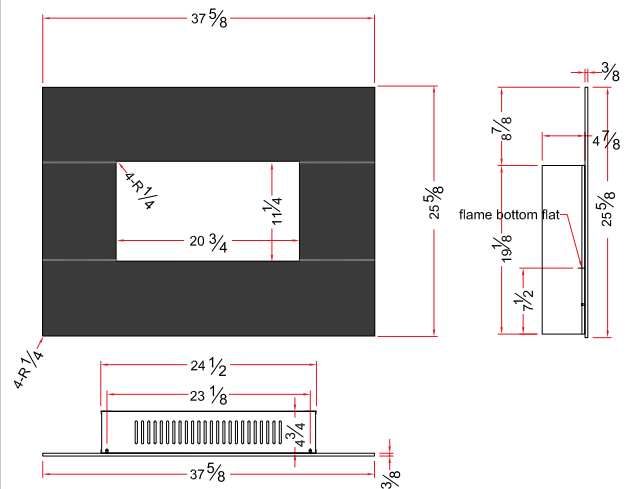

Eco-friendly & Beautiful.

If you love the sleek appearance of a linear fireplace, but have limited space, the WM 38" is your answer. This easy-to-install unit adds a clean, fresh look to any room in your home. The crystal black glass face comes standard, or create your own style with optional real stone upgrades.

Volts	120
Amps	13.5
Watts	1625 max
Heater	1500 watts high, 750 watts low
No Heater	125 watts
Lamps	3 each 40 watt Candelabra Incandescent, 120 watts total
Rotor Motor	1 at 5 watts
Height, Width, Depth	19 1/8 x 24 1/2 x 4 3/4
Glass Viewing Opening	20 3/4 x 11 1/4
Glass Size	37 5/8 w x 25 5/8 h
Shipping Size	
Glass Front Model	39 3/4 x 7 1/2 x 27 1/4
Stone Front Model	42 1/2 x 9 3/4 x 31 1/2
Shipping Weight	
Glass Front Model	68.5 lbs.
Stone Front Model	92.75 lbs.
Cord Length	76"