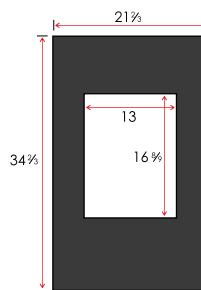

| | |
|-----------------------|--|
| Volts | 120 |
| Amps | 12 |
| Watts | 1435 max |
| Heater | 1350 watts high, 675 watts low |
| No Heater | 85 watts |
| Lamps | 2 each 40 watt Candelabra Incandescent, 80 watts total |
| Rotor Motor | 1@5 watts |
| Height, Width, Depth | 39 3/8 x 10 3/8 x 6 1/4 |
| Glass Viewing Opening | 21 1/4 x 7 7/8 |
| Glass Size | 41 3/8 x 15 3/4 |
| Shipping Size | 19 x 9 x 43 |
| Shipping Weight | 49 lbs. Glass Included |
| Cord Length | 76" |

| | |
|-----------------------|--|
| Volts | 120 |
| Amps | 14 |
| Watts | 1435 max |
| Heater | 1350 watts high, 675 watts low |
| No Heater | 85 watts |
| Lamps | 2 each 40 watt Candelabra Incandescent, 80 watts total |
| Rotor Motor | 1@5 watts |
| Height, Width, Depth | 26 7/9 x 14 5/9 x 4 4/5 |
| Glass Viewing Opening | 13 x 16 8/9 |
| Glass Size | 21 2/3 x 34 2/3 |
| Shipping Size | 24 x 9 x 36 |
| Shipping Weight | 46 lbs. Glass Included |
| Cord Length | 70" |