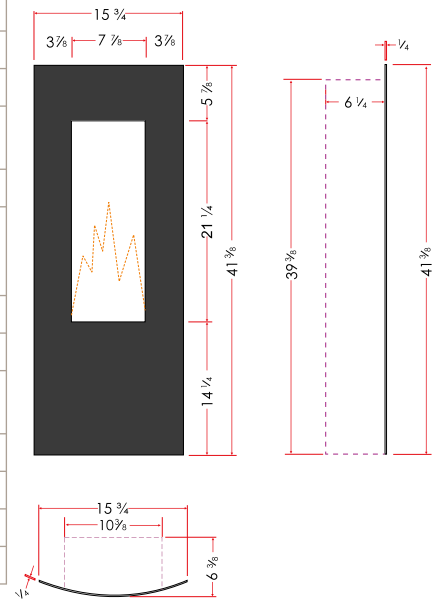

| | |
|-----------------------|-----------------------------------|
| Volts | 120 |
| Amps | 12.5 |
| Watts | 1500 max |
| Heater | 1500 watts high, 750 watts low |
| No Heater | 22 watts |
| Lamps | LED 22 watts |
| Rotor Motor | 1 at 5 watts |
| Height, Width, Depth | 21 1/4 x 71 1/2 x 6 |
| Glass Viewing Opening | 69 x 10 |
| Glass Size | 81 x 23 |
| Shipping Size | 84 1/4 x 9 1/8 x 25 5/8 |
| Shipping Weight | 115.3 lbs. Glass Included |
| Cord Length | 76" |

WM SERIES

INCANDESCENT LIGHT
WITH HEATER AND FAN

ingenuity

WM-1641 Vertical Convex Electric Fireplace

WM-1641 SPECIFICATIONS

WM SERIES Vertical Convex Fireplace Features

- Crystal Black glass face
- Easy-to-install 2-step process
- State of the art electric flame technology for a realistic looking flame
- Flame operates with or without heat
- Remote control for flame and heater (included)
- On demand heat - great for zone heating
- 120 Volt - 1500 watt/ 5000 btu heater
- Approximate heating area - 500 sq. ft.
- Low operating cost with high (100%) efficiency
- Plug located on the right side

| | |
|-----------------------|--|
| Volts | 120 |
| Amps | 12 |
| Watts | 1435 max |
| Heater | 1350 watts high, 675 watts low |
| No Heater | 85 watts |
| Lamps | 2 each 40 watt Candelabra Incandescent, 80 watts total |
| Rotor Motor | 1@5 watts |
| Height, Width, Depth | 39 3/8 x 10 3/8 x 6 1/4 |
| Glass Viewing Opening | 21 1/4 x 7 7/8 |
| Glass Size | 41 3/8 x 15 3/4 |
| Shipping Size | 19 x 9 x 43 |
| Shipping Weight | 49 lbs. Glass Included |
| Cord Length | 76" |