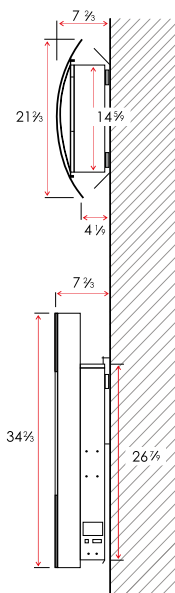

| | |
|-----------------------|-----------------------------------|
| Volts | 120 |
| Amps | 12.5 |
| Watts | 1500 max |
| Heater | 1500 watts high, 750 watts low |
| No Heater | 22 watts |
| Lamps | LED 22 watts |
| Rotor Motor | 1 at 5 watts |
| Height, Width, Depth | 21 1/4 x 48 x 6 |
| Glass Viewing Opening | 45 1/2 x 10 |
| Glass Size | 57 1/2 x 23 |
| Shipping Size | 60 3/4 x 9 1/8 x 25 5/8 |
| Shipping Weight | 82.2 lbs. Glass Included |
| Cord Length | 76" |

| | |
|-----------------------|-----------------------------------|
| Volts | 120 |
| Amps | 12.5 |
| Watts | 1500 max |
| Heater | 1500 watts high, 750 watts low |
| No Heater | 22 watts |
| Lamps | LED 22 watts |
| Rotor Motor | 1 at 5 watts |
| Height, Width, Depth | 21 1/4 x 71 1/2 x 6 |
| Glass Viewing Opening | 69 x 10 |
| Glass Size | 81 x 23 |
| Shipping Size | 84 1/4 x 9 1/8 x 25 5/8 |
| Shipping Weight | 115.3 lbs. Glass Included |
| Cord Length | 76" |

| | |
|-----------------------|--|
| Volts | 120 |
| Amps | 12 |
| Watts | 1435 max |
| Heater | 1350 watts high, 675 watts low |
| No Heater | 85 watts |
| Lamps | 2 each 40 watt Candelabra Incandescent, 80 watts total |
| Rotor Motor | 1@5 watts |
| Height, Width, Depth | 39 3/8 x 10 3/8 x 6 1/4 |
| Glass Viewing Opening | 21 1/4 x 7 7/8 |
| Glass Size | 41 3/8 x 15 3/4 |
| Shipping Size | 19 x 9 x 43 |
| Shipping Weight | 49 lbs. Glass Included |
| Cord Length | 76" |

| | |
|-----------------------|--|
| Volts | 120 |
| Amps | 14 |
| Watts | 1435 max |
| Heater | 1350 watts high, 675 watts low |
| No Heater | 85 watts |
| Lamps | 2 each 40 watt Candelabra Incandescent, 80 watts total |
| Rotor Motor | 1@5 watts |
| Height, Width, Depth | 26 7/9 x 14 5/9 x 4 4/5 |
| Glass Viewing Opening | 13 x 16 8/9 |
| Glass Size | 21 2/3 x 34 2/3 |
| Shipping Size | 24 x 9 x 36 |
| Shipping Weight | 46 lbs. Glass Included |
| Cord Length | 70" |