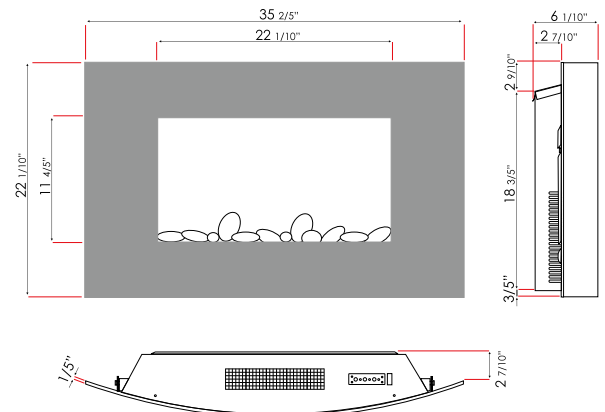

sleek

WM-3522CF Convex Electric Fireplace with optional Sunset fire glass

WM-3522CF CONVEX FRONT SPECIFICATIONS

WM SERIES Flat Front and Convex Fireplace Features

- Crystal Black glass
- Easy-to-install 2-step process
- WM-50 comes with three colours of fire glass media.
- WM-3522CF comes with rocks and three colours of fire glass media.
- A lifelike, adjustable flame that adds warmth and style to any setting
- Flame operates with or without heat
- Remote control for flame and heater (included)
- On demand heat - great for zone heating
- 120 Volt - 1500 watt/ 5000 btu heater
- Plug located on the right side

Volts	120
Amps	12.5
Watts	1500 max
Heater	1375 watts high, 625 watts low
No Heater	125 watts
Lamps	3 each 40 watt Candelabra Incandescent, 120 watts total
Rotor Motor	1@5 watts
Height, Width, Depth	18 3/5 x 22 1/10 x 5 3/10
Glass Viewing Opening	22 x 11 4/5
Glass Size	35 2/5 x 22 1/10
Shipping Size	38 x 8 x 25
Shipping Weight	47 lbs. Glass Included
Cord Length	75"

Convex Front Wall Mounted Electric Fireplace

Set the mood with the WM-3522CF convex electric fireplace. With a realistic flame and modern design, this fireplace will add ambiance to any room. The WM-3522CF comes with rocks and three colours of fire glass media. See fire glass colours on page 7.

Approximate heating area - 376 sq. ft.