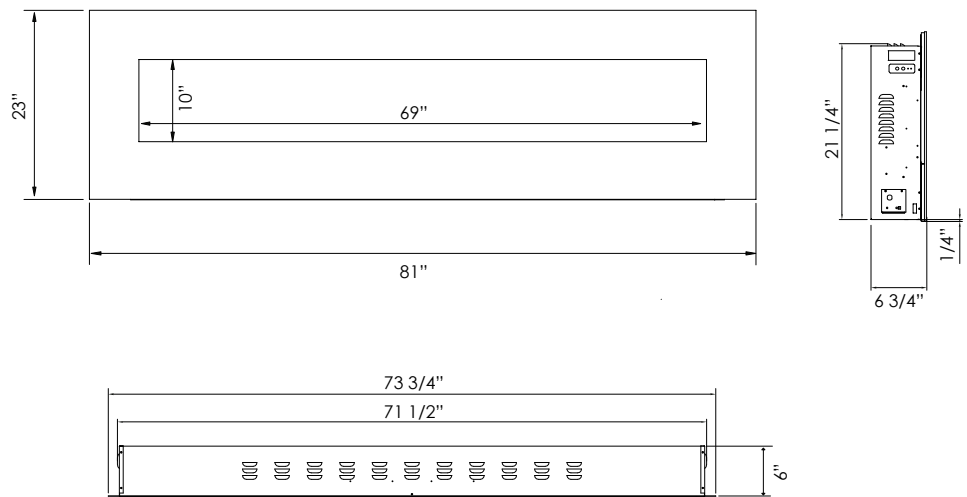

WM-BI-72-8123

The WM-BI-72-8123 adds ambiance to any space with its optional back lit glow in your choice of 13 different colours. Unit is easy to wall mount or for a more custom look build right into the wall. Comes standard with three colours of fire glass media and log in the box.

Volts	120
Amps	12.5
Watts	1500 max
Heater	1500 watts high, 750 watts low
No Heater	22 watts
Lamps	LED 22 watts
Rotor Motor	1 at 5 watts
Height, Width, Depth	21 1/4 x 71 1/2 x 6
Glass Viewing Opening	69 x 10
Glass Size	81 x 23
Shipping Size	84 1/4 x 9 1/8 x 25 5/8
Shipping Weight	115.3 lbs. Glass Included
Cord Length	76"