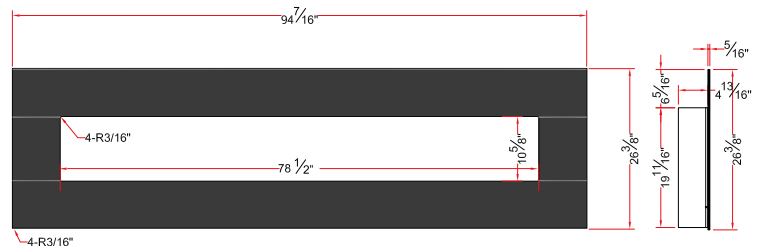

wow factor

WM-95 SPECIFICATIONS

Contemporary & Distinctive.

With its unique flame and stunning length, this WM 95" electric fireplace will certainly be a show-stopper, whether it's part of your home or business.

Volts	120
Amps	15.5
Watts	1865 max
Heater	1500 watts high, 750 watts low
No Heater	365 watts
Lamps	9 each 40 watt Candelabra Incandescent, 360 watts total
Rotor Motor	1 at 5 watts
Height, Width, Depth	19 7/10 x 81 1/10 x 4 4/5
Glass Viewing Opening	78 1/2 x 10 5/8
Glass Size	94 1/2 w x 26 3/8 h
Shipping Size	97 x 9 x 29
Shipping Weight	176.5 lbs. Glass Included
Cord Length	62"