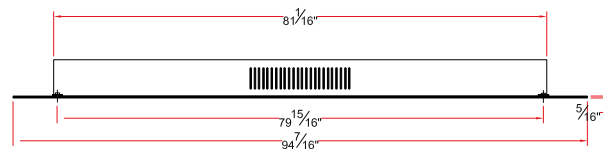

wow factor

WM-95 SPECIFICATIONS

Contemporary & Distinctive.

With its unique flame and stunning length, this WM 95" electric fireplace will certainly be a show-stopper, whether it's part of your home or business.

Volts	120
Amps	15.5
Watts	1865 max
Heater	1500 watts high, 750 watts low
No Heater	365 watts
Lamps	9 each 40 watt Candelabra Incandescent, 360 watts total
Rotor Motor	1 at 5 watts
Height, Width, Depth	19 7/10 x 81 1/10 x 4 4/5
Glass Viewing Opening	78 1/2 x 10 5/8
Glass Size	94 1/2 w x 26 3/8 h
Shipping Size	97 x 9 x 29
Shipping Weight	176.5 lbs. Glass Included
Cord Length	62"