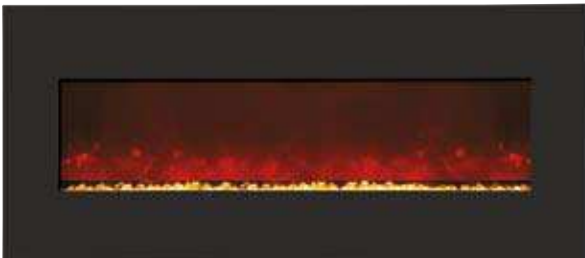

WM-BI-43-5123 SPECIFICATIONS

WM-BI-43-5123

Opportunities abound with the WM-BI-43-5123 electric fireplace. Choose between sleek black glass or the new stylish Designer beveled steel faces. Add personal style to your room and change the fireplace media at any time. The WM-BI-43-5123 is designed to be wall mounted or built-in. Comes with log set and three colours of fire glass media on page 7.

Volts	120
Amps	11.7
Watts	1400 max
Heater	1350 watts high, 675 watts low
No Heater	11 watts
Blower Motor	14.5 watts
Small Motor	4 watts
Height, Width, Depth	17 x 43 x 5 1/2
Glass Viewing Opening	39 1/2 x 9 3/16
Glass Size	51 x 23
Shipping Size	55 x 10 3/8 x 27 1/2
Shipping Weight	72 lbs. Glass Included
Cord Length	75"