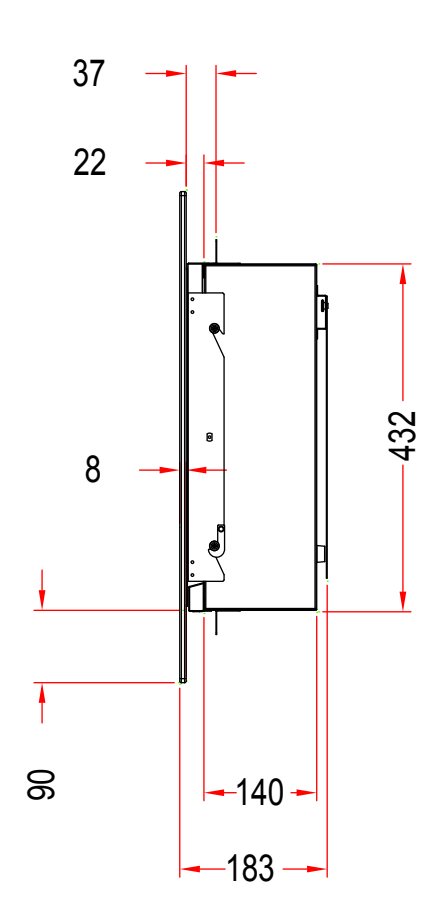

TECHNICAL SPECIFICATIONS

VOLTS		120
AMPS		11.7
WATTS		1400
HEATER	HIGH	1350 watts
	LOW	675 watts
	NO HEATER	25 watts
	SMALL MOTOR	10 watts
	BLOWER MOTOR	14.5 watts
HEIGHT, WIDTH, DEPTH		17 x 106 x 5 1/2"
GLASS VIEWING OPENING		102 1/2" x 9 3/16"
GLASS SIZE		115 " x 24"
SHIPPING SIZE		120 x 11 1/4 x 28 1/2
SHIPPING WEIGHT		158 lbs
	UNIT	
	GLASS FRONT	Included
PLUG LOCATION		Right Side
CORD LENGTH		75"
APPROX. HEATING AREA		400 sqf

Amantii

SERIES	MODEL		REV
WM-BI	WM-BI-106-11524-BLKGLS		1
SCALE 1" = 1'-0"	DATE: 7/1/12	SHEET 1 OF 1	

TECHNICAL SPECIFICATIONS		
VOLTS	120	
AMPS	11.7	
WATTS	1400	
HEATER	HIGH	1350 watts
	LOW	675 watts
NO HEATER	25 watts	
SMALL MOTOR	10 watts	
BLOWER MOTOR	14.5 watts	
HEIGHT, WIDTH, DEPTH	43.2 x 269.3 x 14 cm	
GLASS VIEWING OPENING	260.3 x 23.4 cm	
GLASS SIZE	292.1 x 60.8 cm	
SHIPPING SIZE	304.5 x 28.5 72.5 cm	
SHIPPING WEIGHT	72 kg	
	UNIT	
	GLASS FRONT	Included
PLUG LOCATION	Right Side	
CORD LENGTH	190 cm	
APPROX. HEATING AREA	37 sqm	

SERIES	MODEL		REV
WM-BI	WM-BI-106-11524-BLKGLS		1
SCALE 1:12	DATE: 7/1/12	SHEET 1 OF 1	