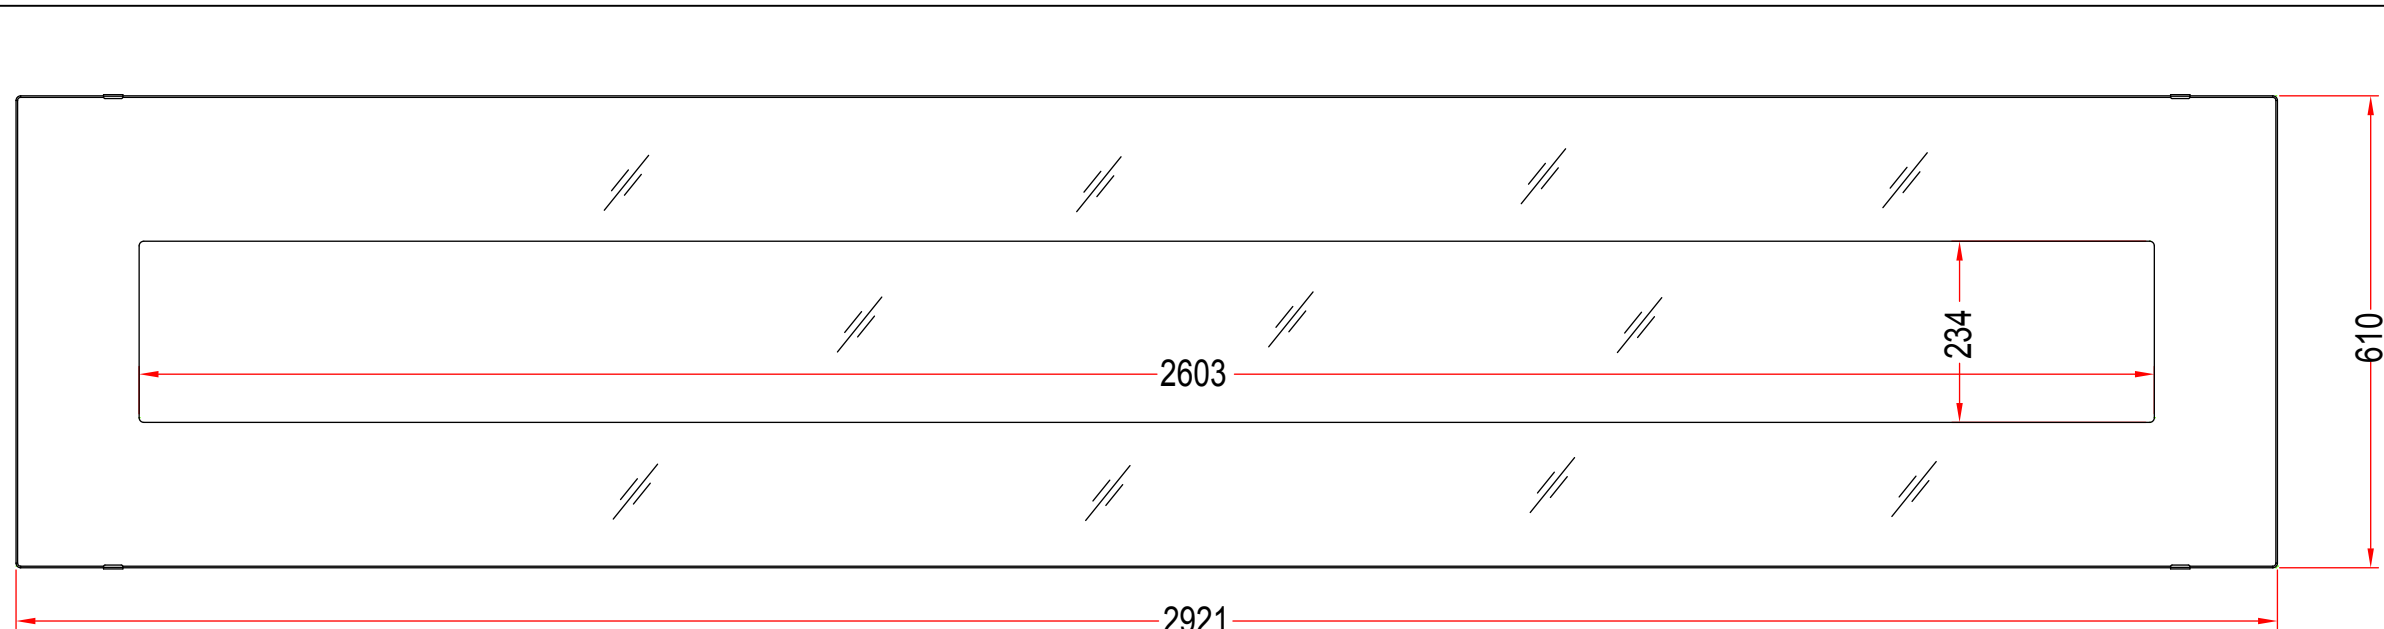

TECHNICAL SPECIFICATIONS

VOLTS		120
AMPS		11.7
WATTS		1400
HEATER	HIGH	1350 watts
	LOW	675 watts
	NO HEATER	25 watts
	SMALL MOTOR	10 watts
	BLOWER MOTOR	14.5 watts
HEIGHT, WIDTH, DEPTH		17 x 106 x 5 1/2"
GLASS VIEWING OPENING		102 1/2" x 9 3/16"
GLASS SIZE		115 " x 24"
SHIPPING SIZE		120 x 11 1/4 x 28 1/2
SHIPPING WEIGHT		158 lbs
	UNIT	
	GLASS FRONT	Included
PLUG LOCATION		Right Side
CORD LENGTH		75"
APPROX. HEATING AREA		400 sqf

Amantii

SERIES	MODEL		REV
WM-BI	WM-BI-106-11524-BLKGLS		1
SCALE 1" = 1'-0"	DATE: 7/1/12	SHEET 1 OF 1	

TECHNICAL SPECIFICATIONS		
VOLTS	120	
AMPS	11.7	
WATTS	1400	
HEATER	HIGH	1350 watts
	LOW	675 watts
NO HEATER	25 watts	
SMALL MOTOR	10 watts	
BLOWER MOTOR	14.5 watts	
HEIGHT, WIDTH, DEPTH	43.2 x 269.3 x 14 cm	
GLASS VIEWING OPENING	260.3 x 23.4 cm	
GLASS SIZE	292.1 x 60.8 cm	
SHIPPING SIZE	304.5 x 28.5 72.5 cm	
SHIPPING WEIGHT	72 kg	
	UNIT	
	GLASS FRONT	Included
PLUG LOCATION	Right Side	
CORD LENGTH	190 cm	
APPROX. HEATING AREA	37 sqm	

SERIES	MODEL		REV
WM-BI	WM-BI-106-11524-BLKGLS		1
SCALE 1:12	DATE: 7/1/12	SHEET 1 OF 1	