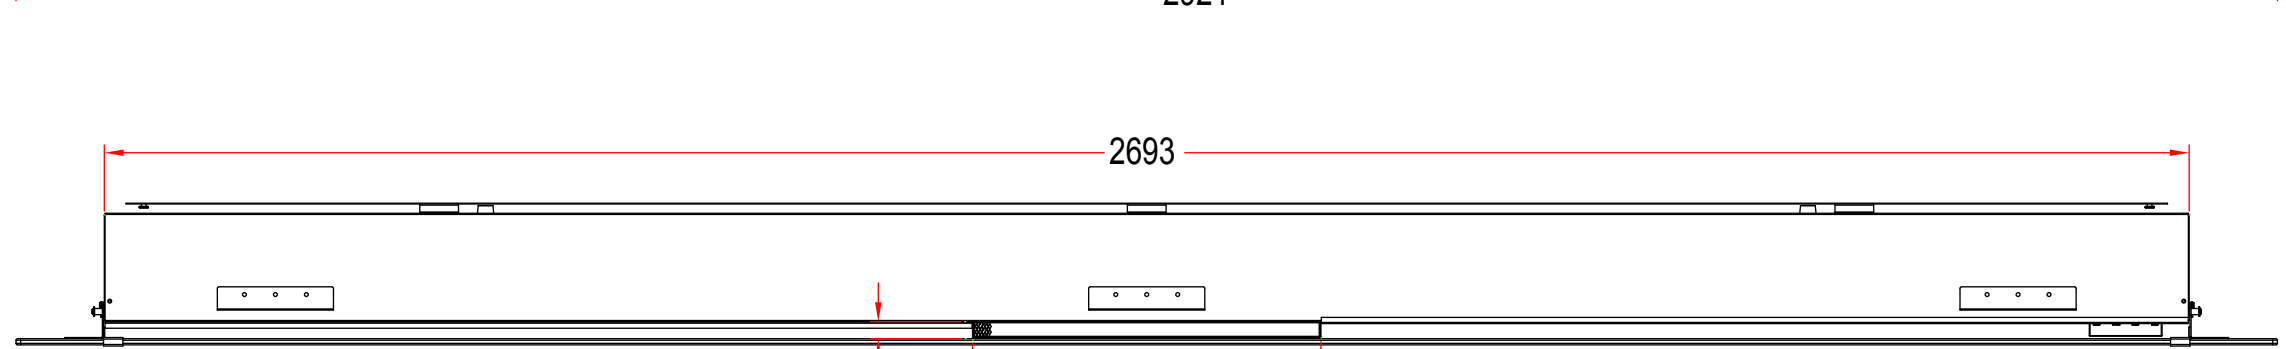

TECHNICAL SPECIFICATIONS

VOLTS		120
AMPS		11.7
WATTS		1400
HEATER	HIGH	1350 watts
	LOW	675 watts
	NO HEATER	25 watts
	SMALL MOTOR	10 watts
	BLOWER MOTOR	14.5 watts
HEIGHT, WIDTH, DEPTH		17 x 106 x 5 1/2"
GLASS VIEWING OPENING		102 1/2" x 9 3/16"
GLASS SIZE		115 " x 24"
SHIPPING SIZE		120 x 11 1/4 x 28 1/2
SHIPPING WEIGHT		158 lbs
	UNIT	
	GLASS FRONT	Included
PLUG LOCATION		Right Side
CORD LENGTH		75"
APPROX. HEATING AREA		400 sqf

Amantii

SERIES	MODEL		REV
WM-BI	WM-BI-106-11524-BLKGLS		1
SCALE 1" = 1'-0"	DATE: 7/1/12	SHEET 1 OF 1	

TECHNICAL SPECIFICATIONS		
VOLTS	120	
AMPS	11.7	
WATTS	1400	
HEATER	HIGH	1350 watts
	LOW	675 watts
NO HEATER	25 watts	
SMALL MOTOR	10 watts	
BLOWER MOTOR	14.5 watts	
HEIGHT, WIDTH, DEPTH	43.2 x 269.3 x 14 cm	
GLASS VIEWING OPENING	260.3 x 23.4 cm	
GLASS SIZE	292.1 x 60.8 cm	
SHIPPING SIZE	304.5 x 28.5 72.5 cm	
SHIPPING WEIGHT	72 kg	
	UNIT	
	GLASS FRONT	Included
PLUG LOCATION	Right Side	
CORD LENGTH	190 cm	
APPROX. HEATING AREA	37 sqm	